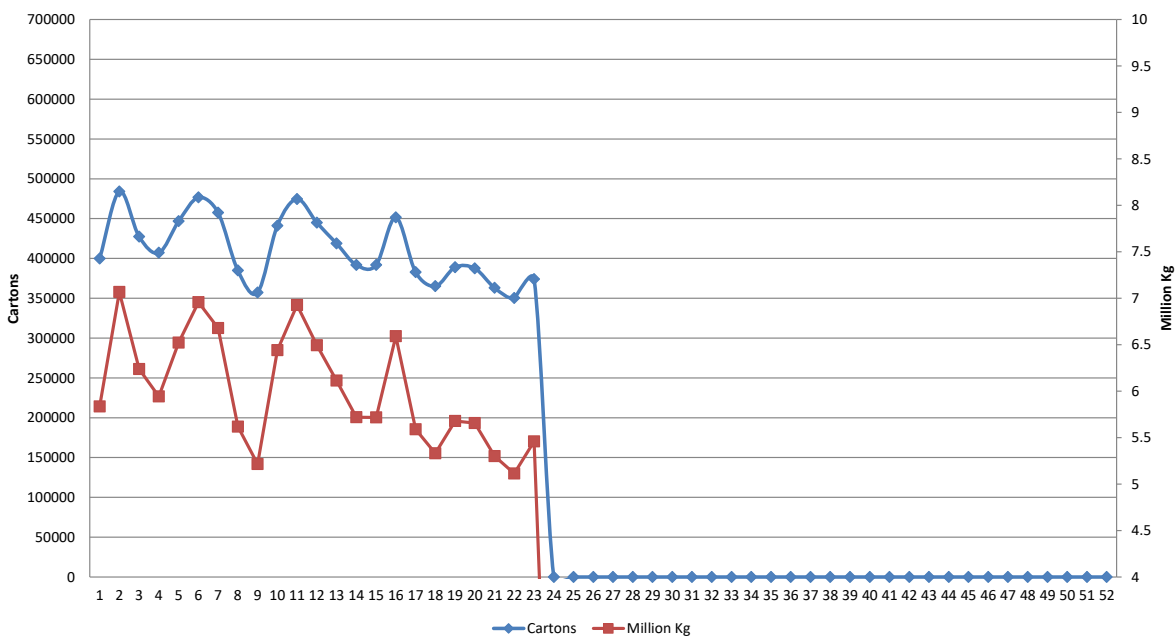

BANANA CONSIGNMENTS SENT FROM NORTH QUEENSLAND

14-June-2023

Week Number 23
Week Ending Sunday 11 June 2023

MARKET	QLD	NSW	VIC	SA	WA	TAS
Total	89,540	112,375	89,683	27,396	45,277	9,696

Number of cartons* sent | cartons sent Week: 23 2023 373,967
Number of cartons* sent | cartons sent Week: 22 2023 350,306

Comparative Result: increase 23,661

NOTE: ABGC has converted the carton numbers to kilograms by using the current estimate of the proportion of 15kg cartons used in NQ. I.e. 80% 15kg cartons / 20% 13kg cartons. Consequently, the kilogram figures and the chart of them, has been constructed by converting carton numbers advised by transport operators to kilograms by assuming 80% (instead of 70%) are 15kg. You will see from the chart that we have made this change effective from 1 January 2019.

Number of kg* sent Week: 23 2023 5,459,918
Number of kg* sent Week: 22 2023 5,114,468

Comparative Result: increase 345,451

Leanne Erakovic
Chief Executive Officer

Figures supplied by:

Blenners; Scotts Refrigerated Logistics; Lindsay Transport; Linfox; Toll; Nolan's; Bradco Transport; Mackays; Followmont; Red Valley Farms

2023 TRANSPORT FIGURES Cartons and Kg

TRANSPORT FIGURES COMPARISON 2020/2021/2022/2023

700000