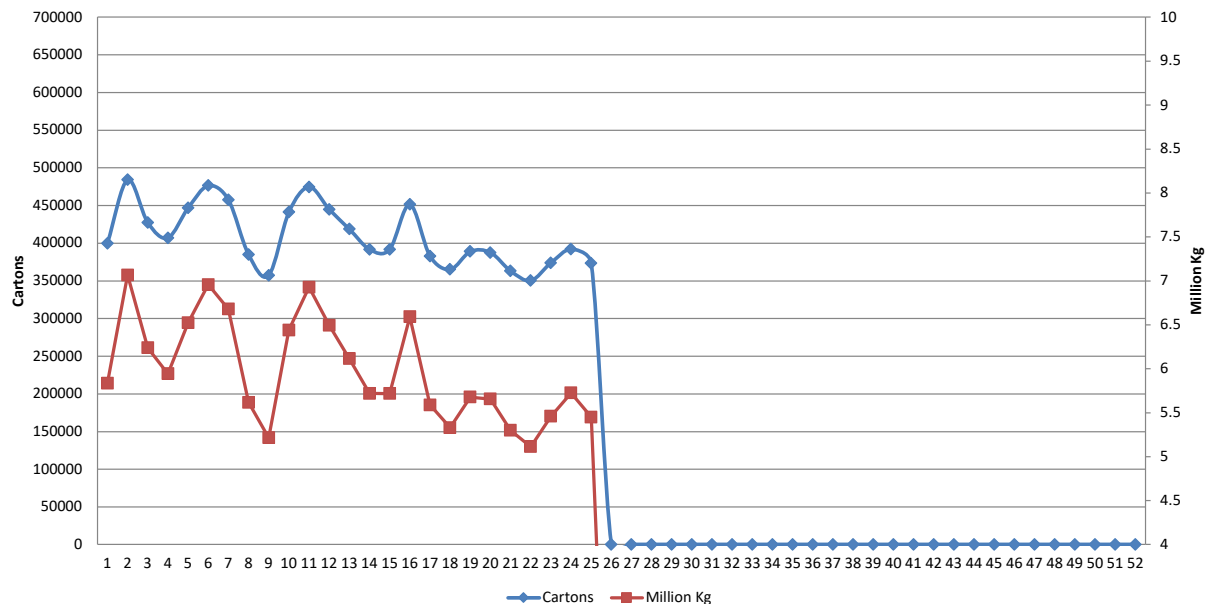

Comparative Result: decrease -18,738

NOTE: ABGC has converted the carton numbers to kilograms by using the current estimate of the proportion of 15kg cartons used in NQ. I.e. 80% 15kg cartons / 20% 13kg cartons. Consequently, the kilogram figures and the chart of them, has been constructed by converting carton numbers advised by transport operators to kilograms by assuming 80% (instead of 70%) are 15kg. You will see from the chart that we have made this change effective from 1 January 2019.

Number of kg* sent Week: 25 2023 5,450,530
 Number of kg* sent Week: 24 2023 5,724,105

Comparative Result: decrease -273,575

Leanne Erakovic
Chief Executive Officer

Figures supplied by:

Blenners; Scotts Refrigerated Logistics; Lindsay Transport; Linfox; Toll; Nolan's; Bradco Transport; Mackays; Followmont; Red Valley Farms

2023 TRANSPORT FIGURES Cartons and Kg

TRANSPORT FIGURES COMPARISON 2020/2021/2022/2023