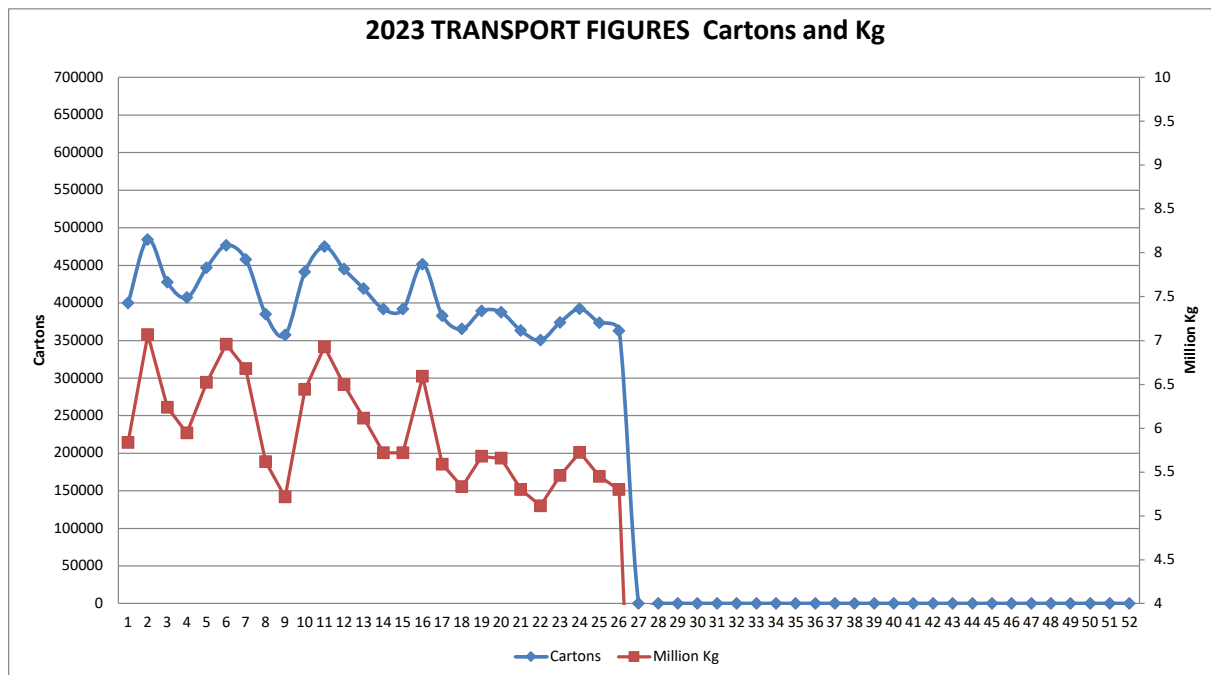

BANANA CONSIGNMENTS SENT FROM NORTH QUEENSLAND

06-July-2023

Week Number 26
Week Ending Sunday 2 July 2023

MARKET	QLD	NSW	VIC	SA	WA	TAS
Total	103,607	97,370	88,821	20,852	42,732	9,474

Number of cartons* sent | cartons sent Week: 26 2023 362,856
Number of cartons* sent | cartons sent Week: 25 2023 373,324

Comparative Result: decrease -10,468

NOTE: ABGC has converted the carton numbers to kilograms by using the current estimate of the proportion of 15kg cartons used in NQ. I.e. 80% 15kg cartons / 20% 13kg cartons. Consequently, the kilogram figures and the chart of them, has been constructed by converting carton numbers advised by transport operators to kilograms by assuming 80% (instead of 70%) are 15kg. You will see from the chart that we have made this change effective from 1 January 2019.

Number of kg* sent Week: 26 2023 5,297,698
Number of kg* sent Week: 25 2023 5,450,530

Comparative Result: decrease -152,833

Leanne Erakovic
Chief Executive Officer

Figures supplied by:

Blenners; Scotts Refrigerated Logistics; Lindsay Transport; Linfox; Toll; Nolan's; Bradco Transport; Mackays; Followmont; Red Valley Farms

TRANSPORT FIGURES COMPARISON 2020/2021/2022/2023