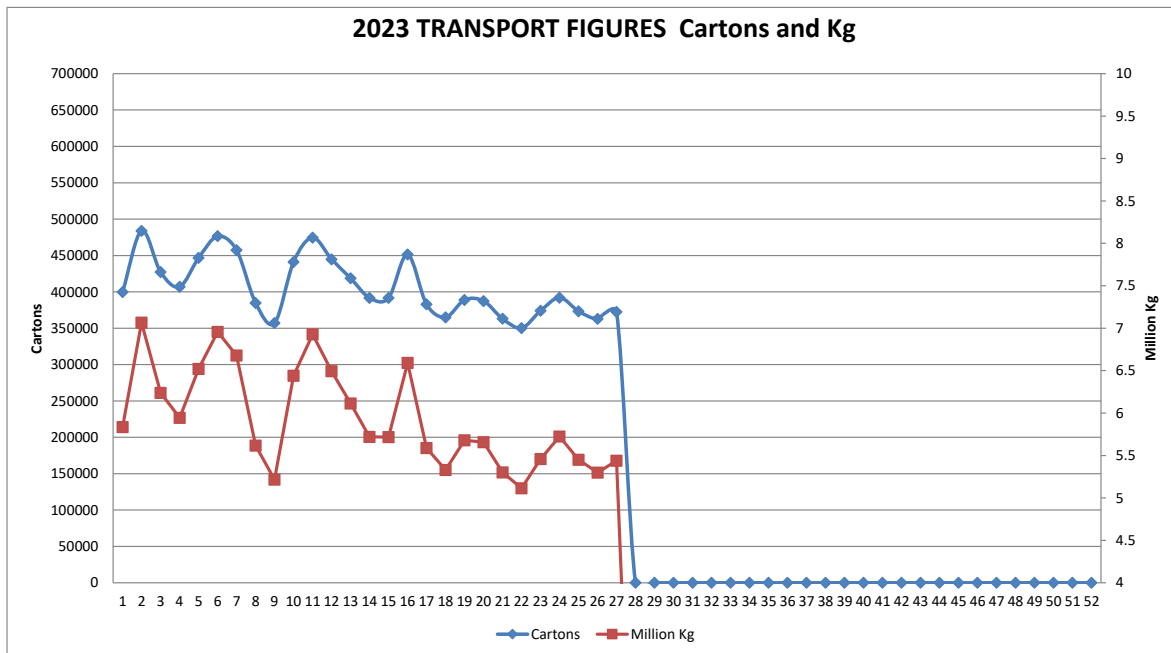

TRANSPORT FIGURES COMPARISON 2020/2021/2022/2023

BANANA CONSIGNMENTS SENT FROM NORTH QUEENSLAND

13-July-2023

Week Number 27
Week Ending Sunday 9 July 2023

MARKET	QLD	NSW	VIC	SA	WA	TAS
Total	98,393	108,782	92,187	25,071	39,952	8,100

Number of cartons* sent | cartons sent Week: 27 2023 372,485
Number of cartons* sent | cartons sent Week: 26 2023 362,856

Comparative Result: increase 9,629

NOTE: ABGC has converted the carton numbers to kilograms by using the current estimate of the proportion of 15kg cartons used in NQ. I.e. 80% 15kg cartons / 20% 13kg cartons. Consequently, the kilogram figures and the chart of them, has been constructed by converting carton numbers advised by transport operators to kilograms by assuming 80% (instead of 70%) are 15kg. You will see from the chart that we have made this change effective from 1 January 2019.

Number of kg* sent Week: 27 2023 5,438,281
Number of kg* sent Week: 26 2023 5,297,698

Comparative Result: increase 140,583

Leanne Erakovic
Chief Executive Officer

Figures supplied by:

Blenners; Scotts Refrigerated Logistics; Lindsay Transport; Linfox; Toll; Nolan's; Bradco Transport; Mackays; Followmont; Red Valley Farms