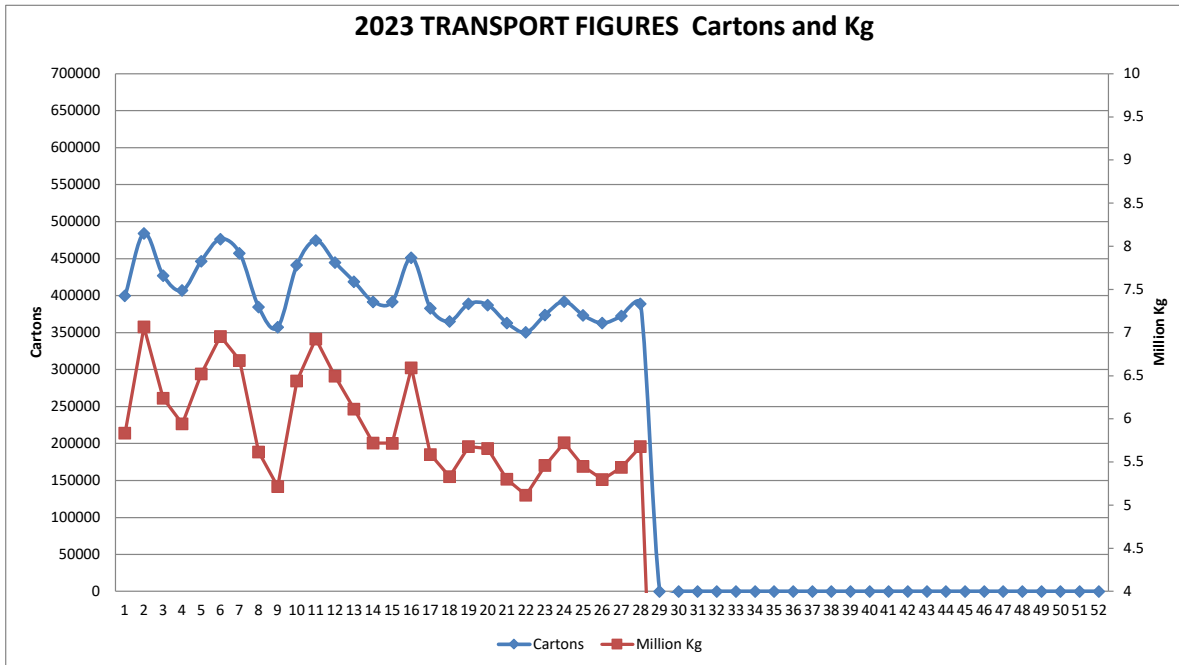

BANANA CONSIGNMENTS SENT FROM NORTH QUEENSLAND

19-July-2023

Week Number 28
Week Ending Sunday 16 July 2023

MARKET	QLD	NSW	VIC	SA	WA	TAS
Total	108,922	115,046	89,196	21,833	44,502	9,408

Number of cartons* sent | cartons sent Week: 28 2023 388,907
 Number of cartons* sent | cartons sent Week: 27 2023 372,485

Comparative Result: increase 16,422

NOTE: ABGC has converted the carton numbers to kilograms by using the current estimate of the proportion of 15kg cartons used in NQ. I.e. 80% 15kg cartons / 20% 13kg cartons. Consequently, the kilogram figures and the chart of them, has been constructed by converting carton numbers advised by transport operators to kilograms by assuming 80% (instead of 70%) are 15kg. You will see from the chart that we have made this change effective from 1 January 2019.

Number of kg* sent Week: 28 2023 5,678,042
 Number of kg* sent Week: 27 2023 5,438,281

Comparative Result: increase 239,761

Leanne Erakovic
Chief Executive Officer

Figures supplied by:

Blenners; Scotts Refrigerated Logistics; Lindsay Transport; Linfox; Toll; Nolan's; Bradco Transport; Mackays; Followmont; Red Valley Farms

TRANSPORT FIGURES COMPARISON 2020/2021/2022/2023