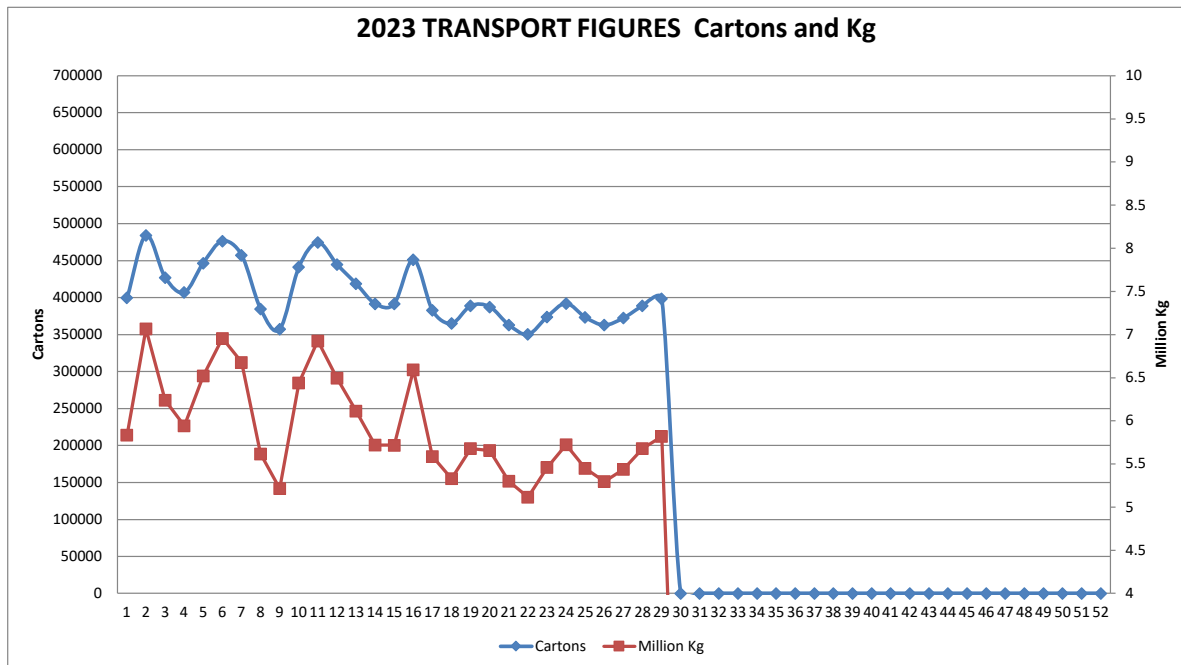

TRANSPORT FIGURES COMPARISON 2020/2021/2022/2023

BANANA CONSIGNMENTS SENT FROM NORTH QUEENSLAND

26-July-2023

Week Number 29
Week Ending Sunday 23 July 2023

MARKET	QLD	NSW	VIC	SA	WA	TAS
Total	103,292	121,638	102,932	21,344	41,101	8,334

Number of cartons* sent | cartons sent Week: 29 2023 398,641
Number of cartons* sent | cartons sent Week: 28 2023 388,907

Comparative Result: increase **9,734**

NOTE: ABGC has converted the carton numbers to kilograms by using the current estimate of the proportion of 15kg cartons used in NQ. I.e. 80% 15kg cartons / 20% 13kg cartons. Consequently, the kilogram figures and the chart of them, has been constructed by converting carton numbers advised by transport operators to kilograms by assuming 80% (instead of 70%) are 15kg. You will see from the chart that we have made this change effective from 1 January 2019.

Number of kg* sent Week: 29 2023 5,820,159
Number of kg* sent Week: 28 2023 5,678,042

Comparative Result: increase **142,116**

Leanne Erakovic
Chief Executive Officer

Figures supplied by:

Blenners; Scotts Refrigerated Logistics; Lindsay Transport; Linfox; Toll; Nolan's; Bradco Transport; Mackays; Followmont; Red Valley Farms