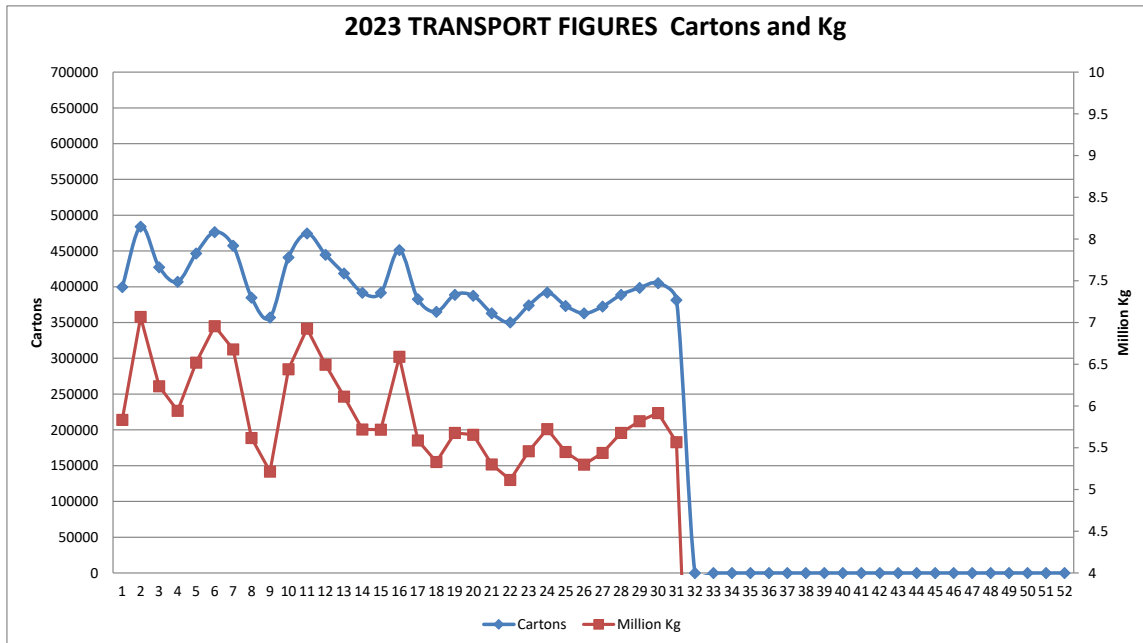

BANANA CONSIGNMENTS SENT FROM NORTH QUEENSLAND

10-August-2023

Week Number **31**
Week Ending **Sunday 6 August 2023**

MARKET	QLD	NSW	VIC	SA	WA	TAS
Total	108,384	116,708	80,967	20,140	46,271	8,844

Number of cartons* sent cartons sent Week:	31	2023	381,314
Number of cartons* sent cartons sent Week:	30	2023	405,245
Comparative Result:	decrease		<u>-23,931</u>

NOTE: ABGC has converted the carton numbers to kilograms by using the current estimate of the proportion of 15kg cartons used in NQ. I.e. 80% 15kg cartons / 20% 13kg cartons. Consequently, the kilogram figures and the chart of them, has been constructed by converting carton numbers advised by transport operators to kilograms by assuming 80% (instead of 70%) are 15kg. You will see from the chart that we have made this change effective from 1 January 2019.

Number of kg* sent Week:	31	2023	5,567,184
Number of kg* sent Week:	30	2023	5,916,577
Comparative Result:	decrease		<u>-349,393</u>

Leanne Erakovic
Chief Executive Officer

Figures supplied by:

Blenners; Scotts Refrigerated Logistics; Lindsay Transport; Linfox; Toll; Nolan's; Bradco Transport; Mackays; Followmont; Red Valley Farms

TRANSPORT FIGURES COMPARISON 2020/2021/2022/2023