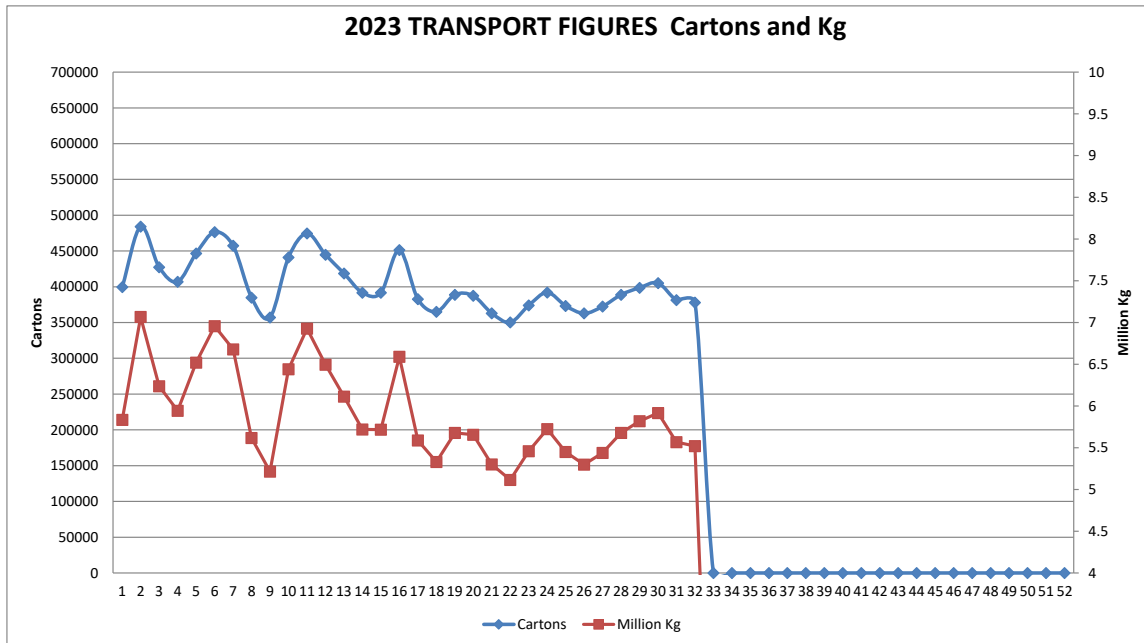

**Number of cartons\* sent | cartons sent Week:** 32 2023 378,075  
**Number of cartons\* sent | cartons sent Week:** 31 2023 381,314

**Comparative Result:** decrease -3,239

NOTE: ABGC has converted the carton numbers to kilograms by using the current estimate of the proportion of 15kg cartons used in NQ. I.e. 80% 15kg cartons / 20% 13kg cartons. Consequently, the kilogram figures and the chart of them, has been constructed by converting carton numbers advised by transport operators to kilograms by assuming 80% (instead of 70%) are 15kg. You will see from the chart that we have made this change effective from 1 January 2019.

**Number of kg\* sent Week:** 32 2023 5,519,895  
**Number of kg\* sent Week:** 31 2023 5,567,184

**Comparative Result:** decrease -47,289

**Leanne Erakovic**  
Chief Executive Officer

**Figures supplied by:**  
*Blenners; Scotts Refrigerated Logistics; Lindsay Transport; Linfox; Toll; Nolan's; Bradco Transport; Mackays; Followmont; Red Valley Farms*

TRANSPORT FIGURES COMPARISON 2020/2021/2022/2023