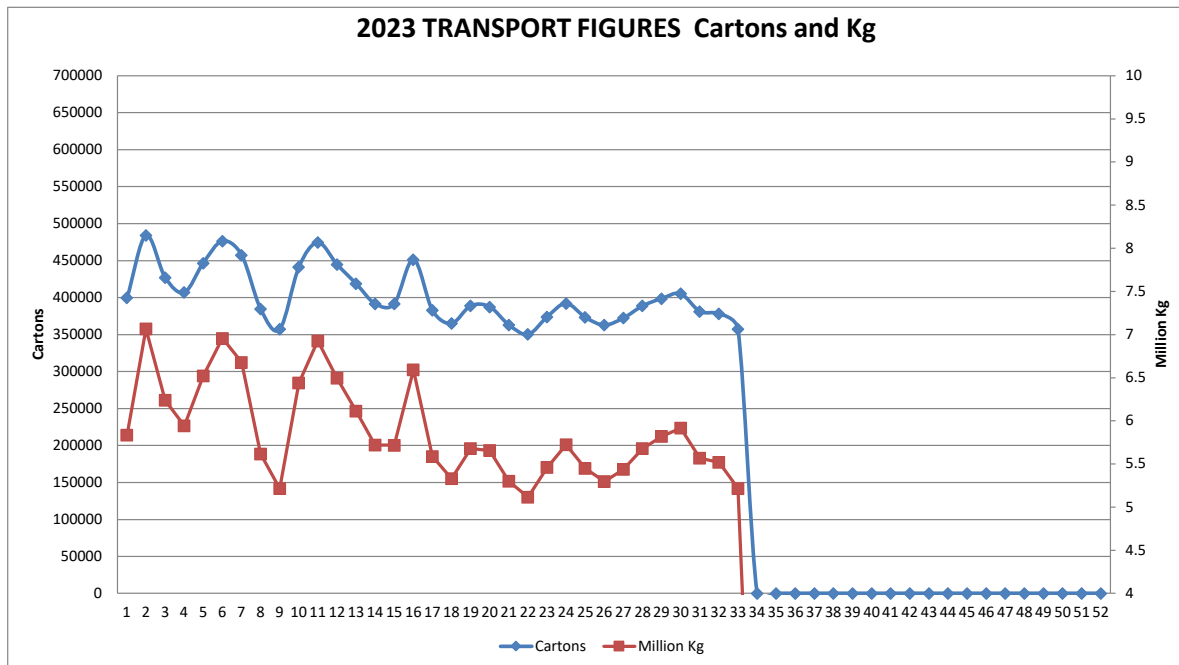

BANANA CONSIGNMENTS SENT FROM NORTH QUEENSLAND

24-August-2023

Week Number 33
Week Ending Sunday 20 August 2023

MARKET	QLD	NSW	VIC	SA	WA	TAS
Total	90,873	107,030	88,565	18,419	43,042	9,414

Number of cartons* sent | cartons sent Week: 33 2023 357,343
Number of cartons* sent | cartons sent Week: 32 2023 378,075

Comparative Result: decrease -20,732

NOTE: ABGC has converted the carton numbers to kilograms by using the current estimate of the proportion of 15kg cartons used in NQ. I.e. 80% 15kg cartons / 20% 13kg cartons. Consequently, the kilogram figures and the chart of them, has been constructed by converting carton numbers advised by transport operators to kilograms by assuming 80% (instead of 70%) are 15kg. You will see from the chart that we have made this change effective from 1 January 2019.

Number of kg* sent Week: 33 2023 5,217,208
Number of kg* sent Week: 32 2023 5,519,895

Comparative Result: decrease -302,687

Leanne Erakovic
Chief Executive Officer

Figures supplied by:

Blenners; Scotts Refrigerated Logistics; Lindsay Transport; Linfox; Toll; Nolan's; Bradco Transport; Mackays; Followmont; Red Valley Farms

TRANSPORT FIGURES COMPARISON 2020/2021/2022/2023