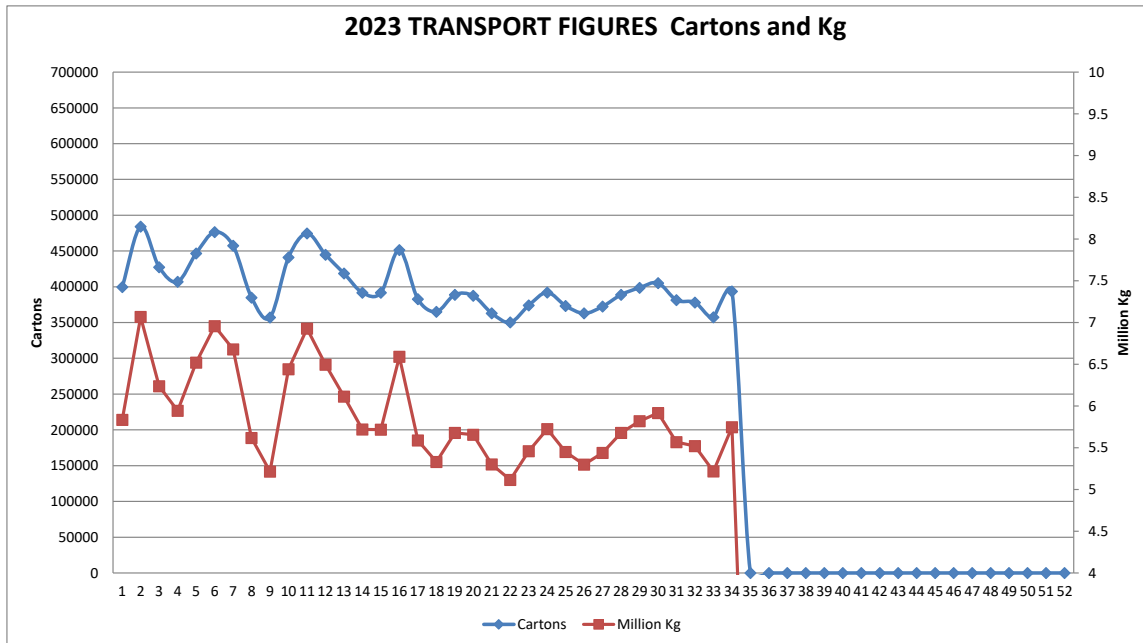

BANANA CONSIGNMENTS SENT FROM NORTH QUEENSLAND

31-August-2023

Week Number 34
Week Ending Sunday 27 August 2023

MARKET	QLD	NSW	VIC	SA	WA	TAS
Total	99,644	112,813	102,912	20,577	47,736	9,912

Number of cartons* sent | cartons sent Week: 34 2023 393,594
Number of cartons* sent | cartons sent Week: 33 2023 357,343

Comparative Result: increase 36,251

NOTE: ABGC has converted the carton numbers to kilograms by using the current estimate of the proportion of 15kg cartons used in NQ. I.e. 80% 15kg cartons / 20% 13kg cartons. Consequently, the kilogram figures and the chart of them, has been constructed by converting carton numbers advised by transport operators to kilograms by assuming 80% (instead of 70%) are 15kg. You will see from the chart that we have made this change effective from 1 January 2019.

Number of kg* sent Week: 34 2023 5,746,472
Number of kg* sent Week: 33 2023 5,217,208

Comparative Result: increase 529,265

Leanne Erakovic
Chief Executive Officer

Figures supplied by:
Blenners; Scotts Refrigerated Logistics; Lindsay Transport; Linfox; Toll; Nolan's; Bradco Transport; Mackays; Followmont; Red Valley Farms

TRANSPORT FIGURES COMPARISON 2020/2021/2022/2023