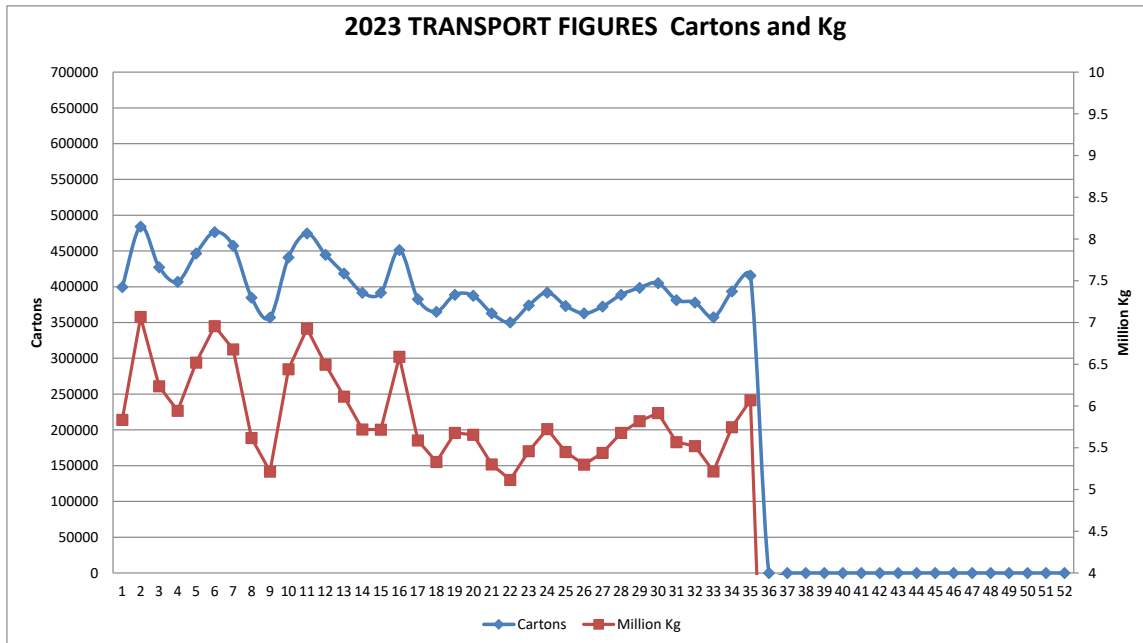

Comparative Result: increase 22,121

NOTE: ABGC has converted the carton numbers to kilograms by using the current estimate of the proportion of 15kg cartons used in NQ. I.e. 80% 15kg cartons / 20% 13kg cartons. Consequently, the kilogram figures and the chart of them, has been constructed by converting carton numbers advised by transport operators to kilograms by assuming 80% (instead of 70%) are 15kg. You will see from the chart that we have made this change effective from 1 January 2019.

Number of kg* sent Week: 35 2023 6,069,439
Number of kg* sent Week: 34 2023 5,746,472

Comparative Result: increase 322,967

Leanne Erakovic
Chief Executive Officer

Figures supplied by:

Blenners; Lindsay Transport; Linfox; Toll; Bradco; Nolan's; Mackays; Followmont; Red Valley Farms

TRANSPORT FIGURES COMPARISON 2020/2021/2022/2023