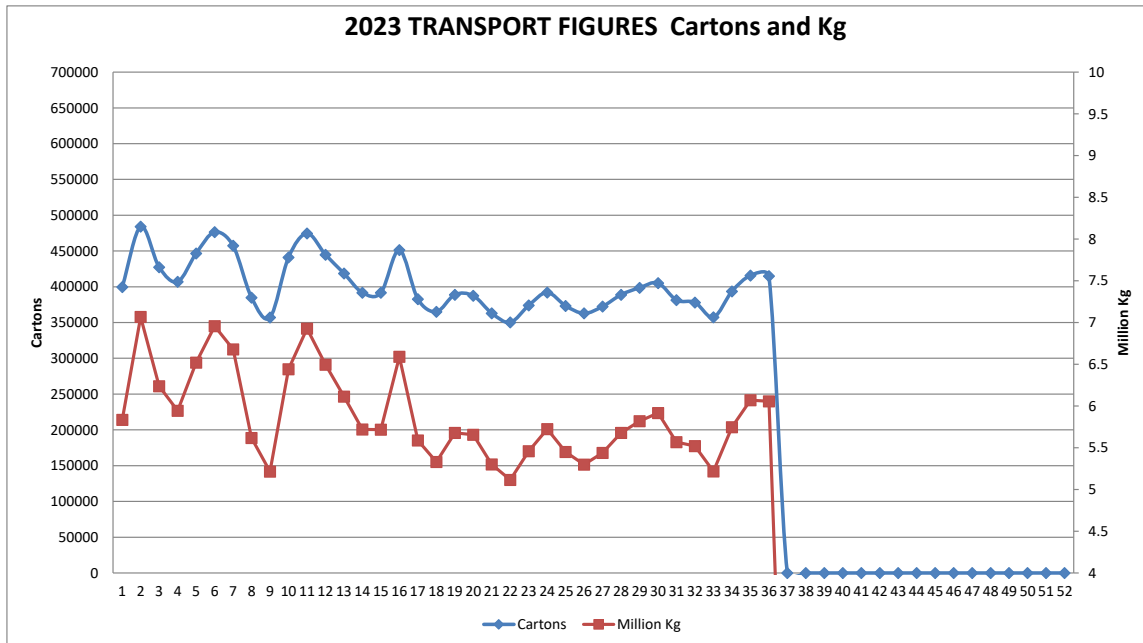

Comparative Result: decrease **-868**

NOTE: ABGC has converted the carton numbers to kilograms by using the current estimate of the proportion of 15kg cartons used in NQ. I.e. 80% 15kg cartons / 20% 13kg cartons. Consequently, the kilogram figures and the chart of them, has been constructed by converting carton numbers advised by transport operators to kilograms by assuming 80% (instead of 70%) are 15kg. You will see from the chart that we have made this change effective from 1 January 2019.

Number of kg* sent Week: 36 2023 6,056,766
Number of kg* sent Week: 35 2023 6,069,439

Comparative Result: decrease **-12,673**

Leanne Erakovic
Chief Executive Officer

Figures supplied by:

Blenners; Lindsay Transport; Linfox; Toll; Bradco; Nolan's; Mackays; Followmont; Red Valley Farms

TRANSPORT FIGURES COMPARISON 2020/2021/2022/2023