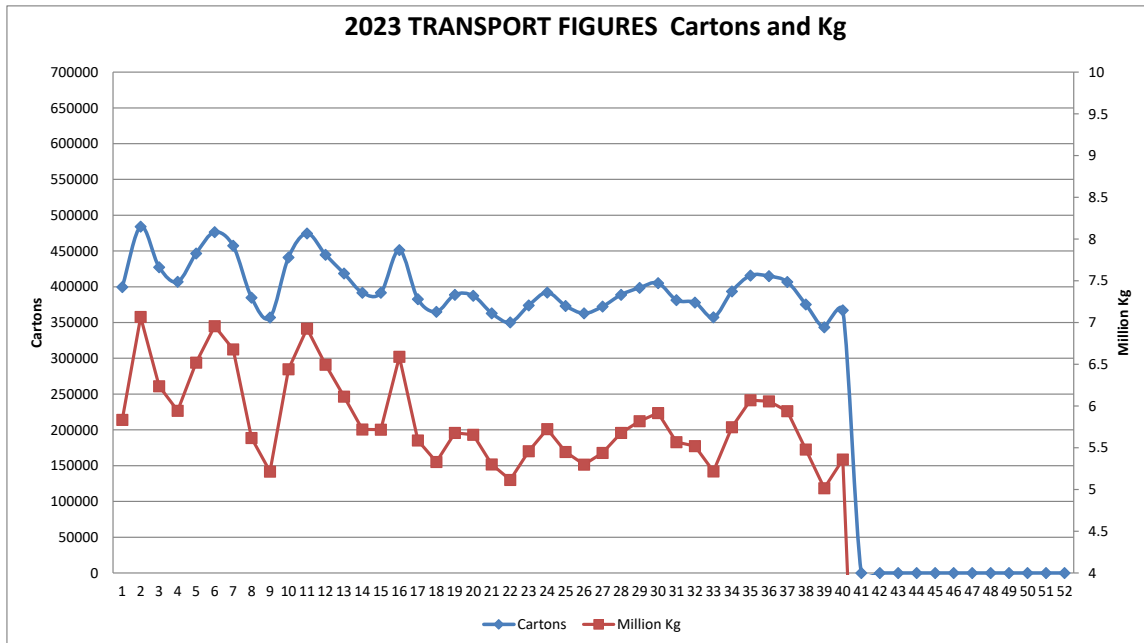

BANANA CONSIGNMENTS SENT FROM NORTH QUEENSLAND

16-October-2023

Week Number 40
Week Ending Sunday 8 October 2023

MARKET	QLD	NSW	VIC	SA	WA	TAS
Total	77,926	117,098	105,678	19,330	39,412	7,656

Number of cartons* sent | cartons sent Week: 40 2023 367,100
Number of cartons* sent | cartons sent Week: 39 2023 343,479

Comparative Result: increase 23,621

NOTE: ABGC has converted the carton numbers to kilograms by using the current estimate of the proportion of 15kg cartons used in NQ. I.e. 80% 15kg cartons / 20% 13kg cartons. Consequently, the kilogram figures and the chart of them, has been constructed by converting carton numbers advised by transport operators to kilograms by assuming 80% (instead of 70%) are 15kg. You will see from the chart that we have made this change effective from 1 January 2019.

Number of kg* sent Week: 40 2023 5,359,660
Number of kg* sent Week: 39 2023 5,014,793

Comparative Result: increase 344,867

Leanne Erakovic
 Chief Executive Officer

Figures supplied by:
 Blenners; Lindsay Transport; Linfox; Toll; Bradco; Nolan's; Mackays; Followmont; Red Valley Farms

TRANSPORT FIGURES COMPARISON 2020/2021/2022/2023