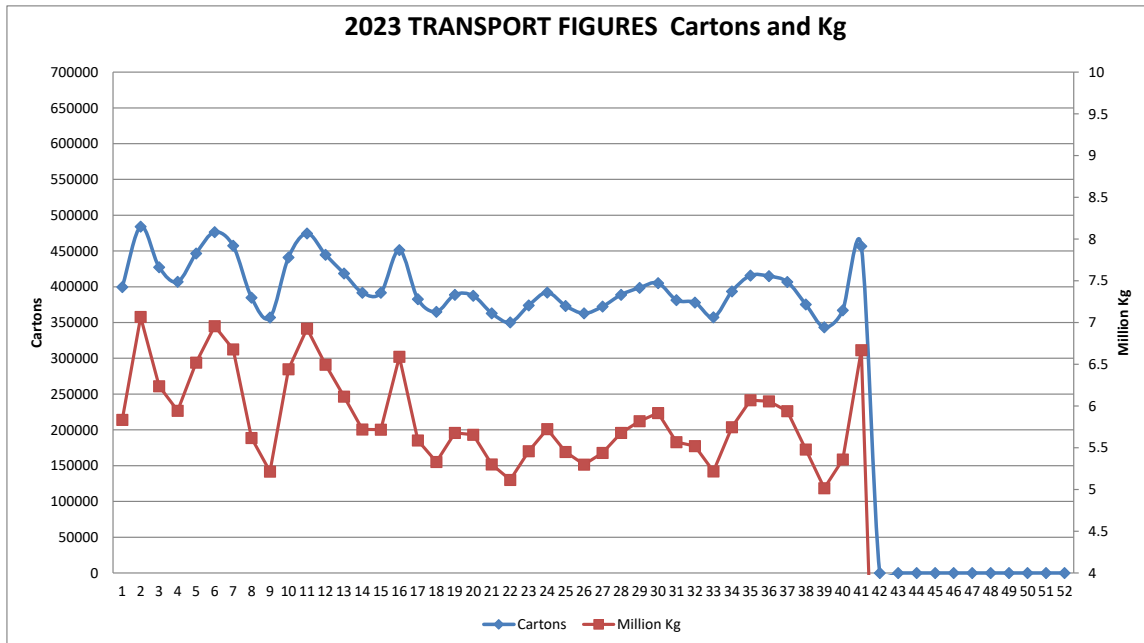

Comparative Result: increase 89,691

NOTE: ABGC has converted the carton numbers to kilograms by using the current estimate of the proportion of 15kg cartons used in NQ. I.e. 80% 15kg cartons / 20% 13kg cartons. Consequently, the kilogram figures and the chart of them, has been constructed by converting carton numbers advised by transport operators to kilograms by assuming 80% (instead of 70%) are 15kg. You will see from the chart that we have made this change effective from 1 January 2019.

Number of kg* sent Week: 41 2023 6,669,149
Number of kg* sent Week: 40 2023 5,359,660

Comparative Result: increase 1,309,489

Leanne Erakovic
Chief Executive Officer

Figures supplied by:
Blenners; Lindsay Transport; Linfox; Toll; Bradco; Nolan's; Mackays; Followmont; Red Valley Farms

TRANSPORT FIGURES COMPARISON 2020/2021/2022/2023