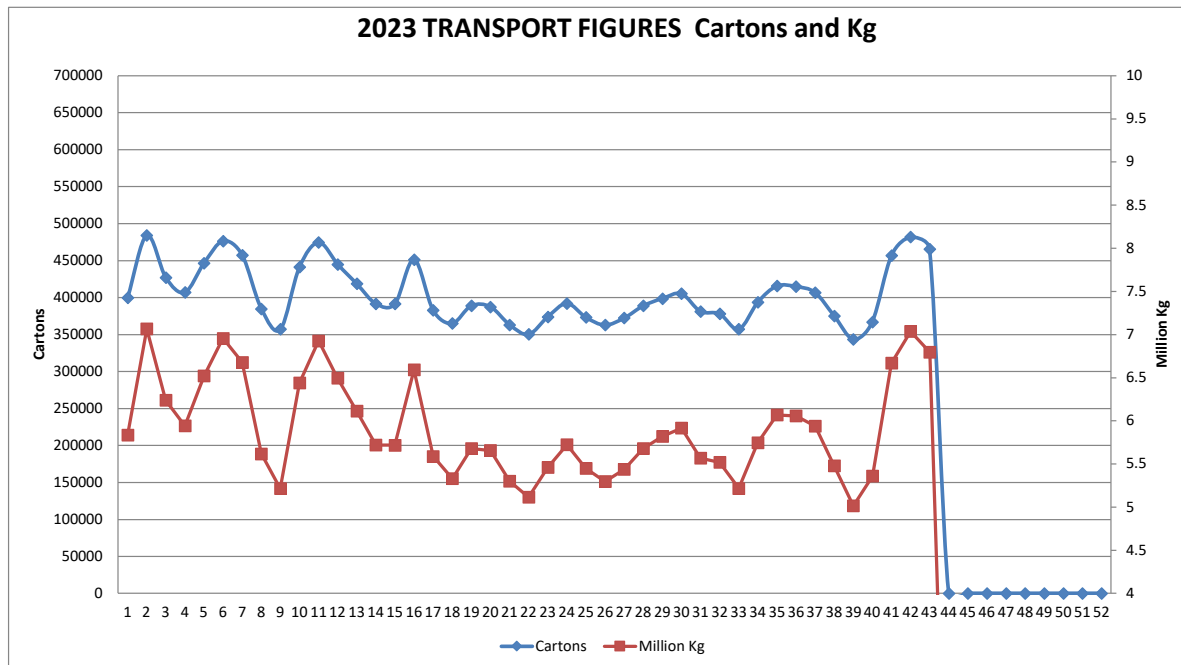

BANANA CONSIGNMENTS SENT FROM NORTH QUEENSLAND

01-November-2023

Week Number **43**
Week Ending **Sunday 29 October 2023**

MARKET	QLD	NSW	VIC	SA	WA	TAS
Total	111,504	132,530	135,366	27,757	48,749	9,600

Number of cartons* sent cartons sent Week:	43	2023	465,506
Number of cartons* sent cartons sent Week:	42	2023	481,910
Comparative Result:	decrease		<u>-16,404</u>

NOTE: ABGC has converted the carton numbers to kilograms by using the current estimate of the proportion of 15kg cartons used in NQ. I.e. 80% 15kg cartons / 20% 13kg cartons. Consequently, the kilogram figures and the chart of them, has been constructed by converting carton numbers advised by transport operators to kilograms by assuming 80% (instead of 70%) are 15kg. You will see from the chart that we have made this change effective from 1 January 2019.

Number of kg* sent Week:	43	2023	6,796,388
Number of kg* sent Week:	42	2023	7,035,886
Comparative Result:	decrease		<u>-239,498</u>

Leanne Erakovic
Chief Executive Officer

Figures supplied by:

Blenners; Lindsay Transport; Linfox; Toll; Bradco; Nalan's; Mackays; Followmont; Red Valley Farms

TRANSPORT FIGURES COMPARISON 2020/2021/2022/2023