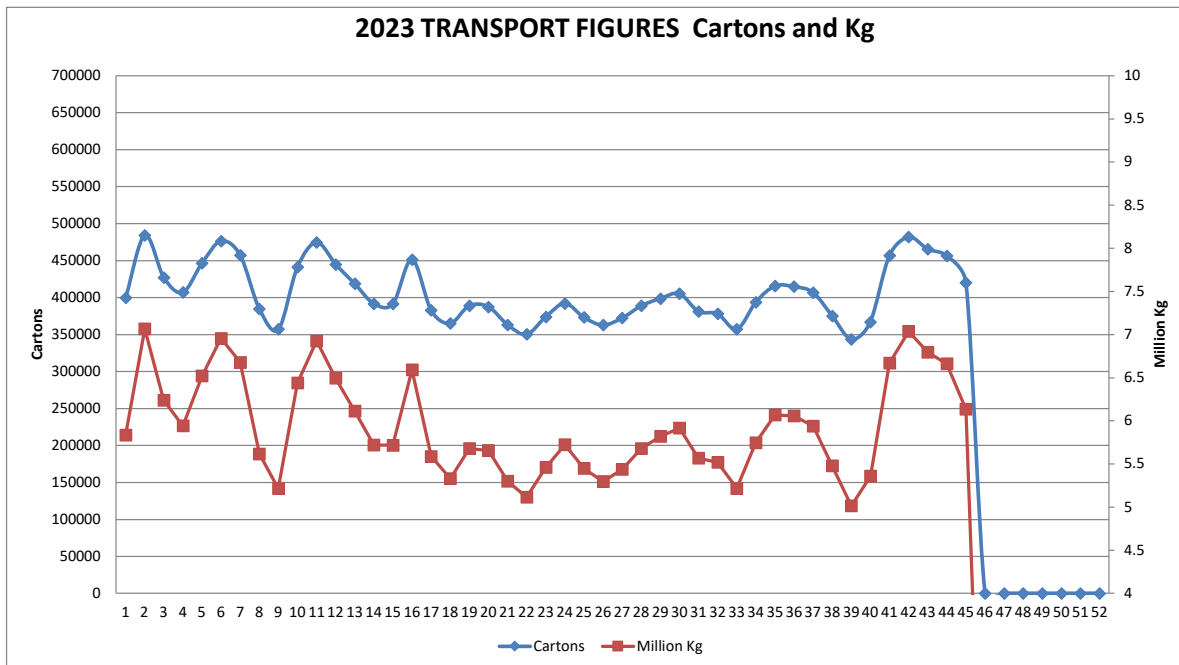

BANANA CONSIGNMENTS SENT FROM NORTH QUEENSLAND

16-November-2023

Week Number 45
Week Ending Sunday 12 November 2023

MARKET	QLD	NSW	VIC	SA	WA	TAS
Total	102,335	130,413	106,659	23,277	49,073	8,412

Number of cartons* sent cartons sent Week:	45	2023	420,169
Number of cartons* sent cartons sent Week:	44	2023	456,349
Comparative Result:	decrease		<u>-36,180</u>

NOTE: ABGC has converted the carton numbers to kilograms by using the current estimate of the proportion of 15kg cartons used in NQ. I.e. 80% 15kg cartons / 20% 13kg cartons. Consequently, the kilogram figures and the chart of them, has been constructed by converting carton numbers advised by transport operators to kilograms by assuming 80% (instead of 70%) are 15kg. You will see from the chart that we have made this change effective from 1 January 2019.

Number of kg* sent Week:	45	2023	6,134,467
Number of kg* sent Week:	44	2023	6,662,695
Comparative Result:	decrease		<u>-528,228</u>

Leanne Erakovic
Chief Executive Officer

Figures supplied by:

Blenners; Lindsay Transport; Linfox; Toll; Bradco; Nalan's; Mackays; Followmont; Red Valley Farms

TRANSPORT FIGURES COMPARISON 2020/2021/2022/2023