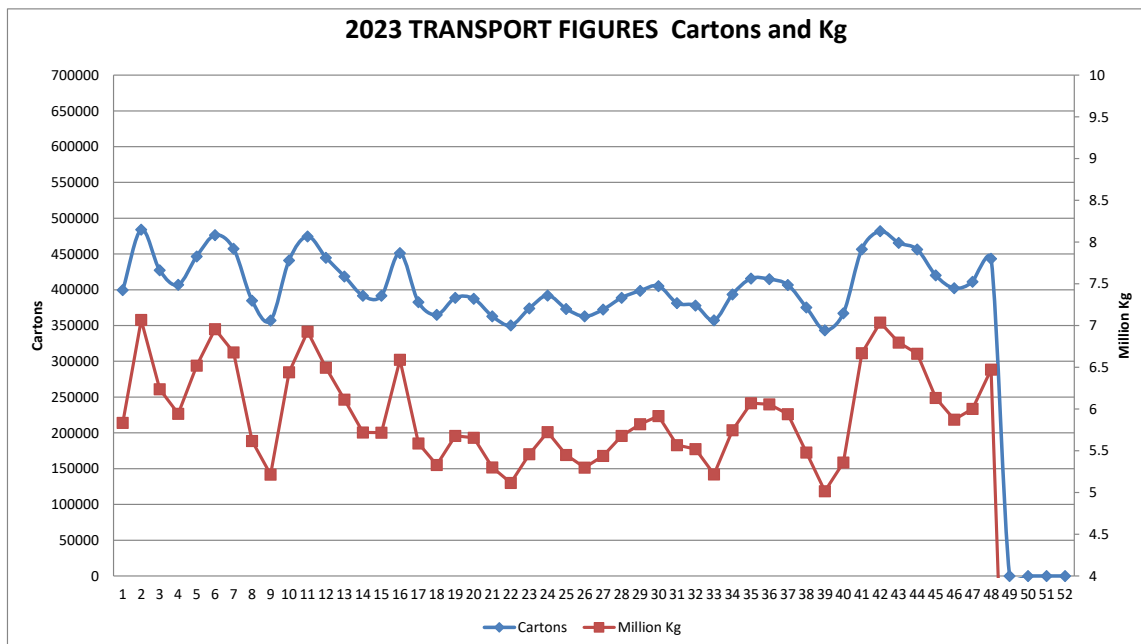

TRANSPORT FIGURES COMPARISON 2020/2021/2022/2023

BANANA CONSIGNMENTS SENT FROM NORTH QUEENSLAND

14-December-2023

Week Number **48**
Week Ending **Sunday 3 December 2023**

MARKET	QLD	NSW	VIC	SA	WA	TAS
Total	111,492	134,988	110,842	24,705	48,456	12,866

Number of cartons* sent | cartons sent Week: **48** **2023** **443,349**
Number of cartons* sent | cartons sent Week: **47** **2023** **411,197**

Comparative Result: **increase** **32,152**

NOTE: ABGC has converted the carton numbers to kilograms by using the current estimate of the proportion of 15kg cartons used in NQ. I.e. 80% 15kg cartons / 20% 13kg cartons. Consequently, the kilogram figures and the chart of them, has been constructed by converting carton numbers advised by transport operators to kilograms by assuming 80% (instead of 70%) are 15kg. You will see from the chart that we have made this change effective from 1 January 2019.

Number of kg* sent Week: **48** **2023** **6,472,895**
Number of kg* sent Week: **47** **2023** **6,003,476**

Comparative Result: **increase** **469,419**

Leanne Erakovic
Chief Executive Officer

Figures supplied by:

Blenners; Lindsay Transport; Linfox; Toll; Bradco; Nolan's; Mackays; Followmont; Red Valley Farms