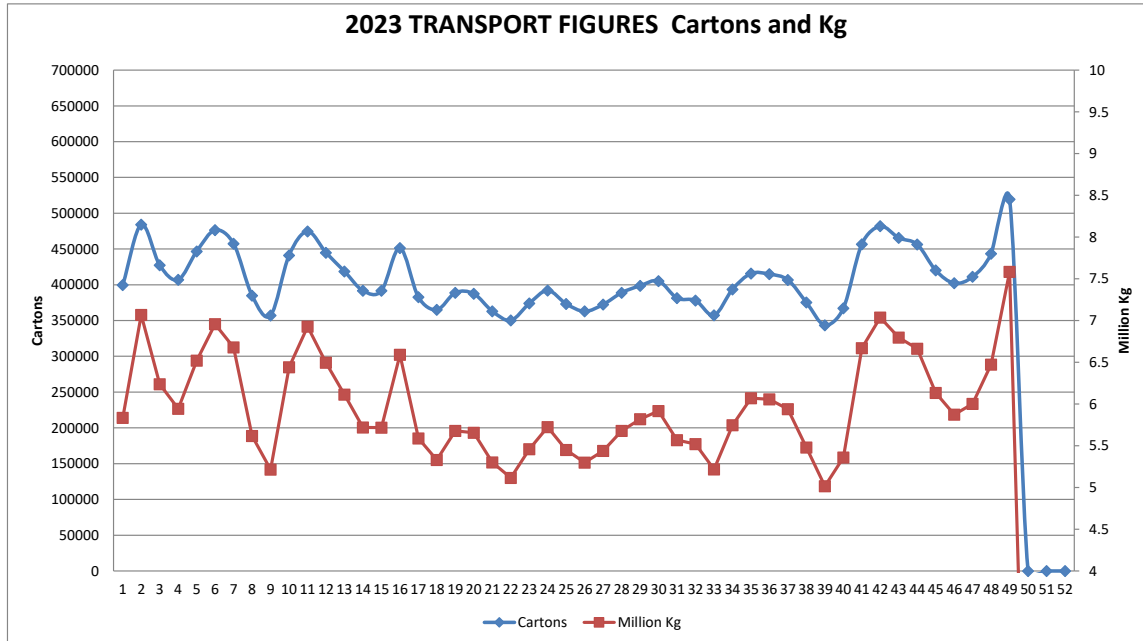

Number of cartons* sent | cartons sent Week: 49 2023 519,448
Number of cartons* sent | cartons sent Week: 48 2023 443,349

Comparative Result: increase 76,099

NOTE: ABGC has converted the carton numbers to kilograms by using the current estimate of the proportion of 15kg cartons used in NQ. I.e. 80% 15kg cartons / 20% 13kg cartons. Consequently, the kilogram figures and the chart of them, has been constructed by converting carton numbers advised by transport operators to kilograms by assuming 80% (instead of 70%) are 15kg. You will see from the chart that we have made this change effective from 1 January 2019.

Number of kg* sent Week: 49 2023 7,583,941
Number of kg* sent Week: 48 2023 6,472,895

Comparative Result: increase 1,111,045

Leanne Erakovic
Chief Executive Officer

Figures supplied by:

Blenners; Lindsay Transport; Linfox; Toll; Bradco; Nolan's; Mackays; Followmont; Red Valley Farms

TRANSPORT FIGURES COMPARISON 2020/2021/2022/2023