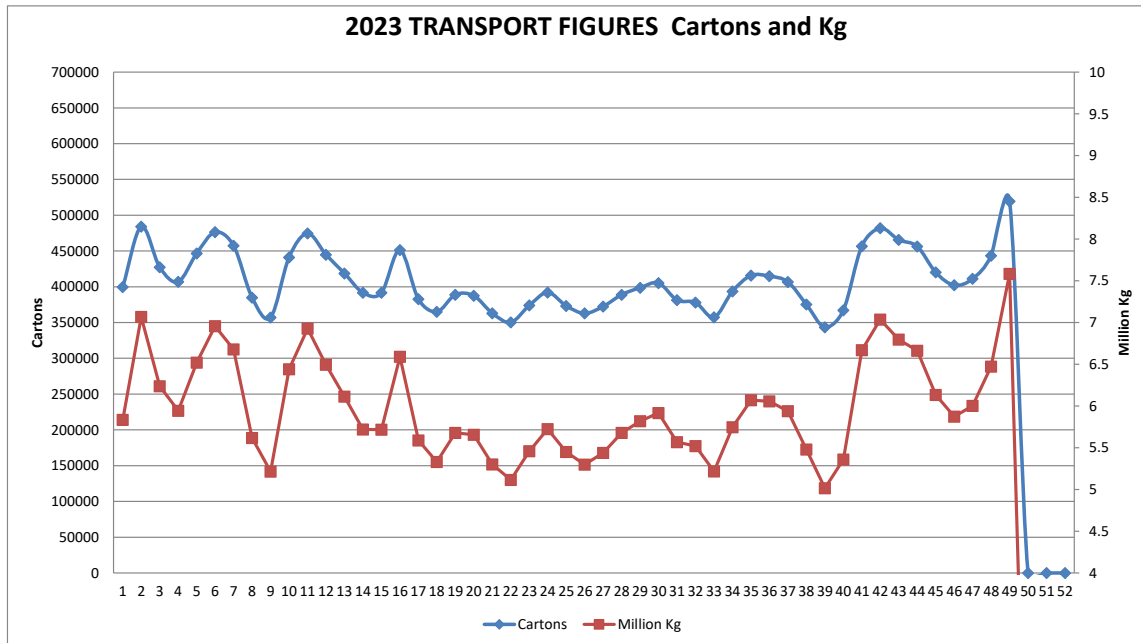

BANANA CONSIGNMENTS SENT FROM NORTH QUEENSLAND

03-January-2024

Week Number 50
Week Ending Sunday 17 December 2023

MARKET	QLD	NSW	VIC	SA	WA	TAS
Total	88,756	115,990	75,255	21,501	44,353	6,792

Number of cartons* sent | cartons sent Week: 50 2023 352,647
Number of cartons* sent | cartons sent Week: 49 2023 519,448

Comparative Result: decrease **-166,801**

NOTE: ABGC has converted the carton numbers to kilograms by using the current estimate of the proportion of 15kg cartons used in NQ. I.e. 80% 15kg cartons / 20% 13kg cartons. Consequently, the kilogram figures and the chart of them, has been constructed by converting carton numbers advised by transport operators to kilograms by assuming 80% (instead of 70%) are 15kg. You will see from the chart that we have made this change effective from 1 January 2019.

Number of kg* sent Week: 50 2023 5,148,646
Number of kg* sent Week: 49 2023 7,583,941

Comparative Result: decrease **-2,435,295**

Leanne Erakovic
Chief Executive Officer

Figures supplied by:

Blenners; Lindsay Transport; Linfox; Toll; Bradco; Nolan's; Mackays; Followmont; Red Valley Farms

TRANSPORT FIGURES COMPARISON 2020/2021/2022/2023