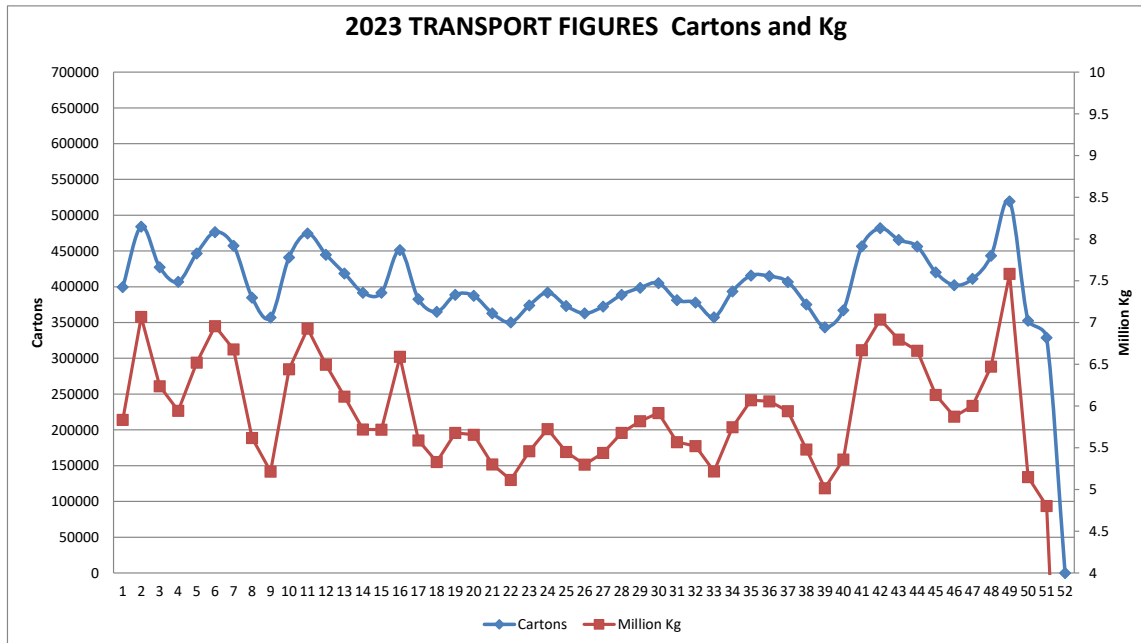

BANANA CONSIGNMENTS SENT FROM NORTH QUEENSLAND

10-January-2024

Week Number 51
Week Ending Sunday 24 December 2023

MARKET	QLD	NSW	VIC	SA	WA	TAS
Total	77,861	93,348	94,346	18,877	40,090	4,416

Number of cartons* sent | cartons sent Week: 51 2023 328,938
Number of cartons* sent | cartons sent Week: 50 2023 352,647

Comparative Result: decrease -23,709

NOTE: ABGC has converted the carton numbers to kilograms by using the current estimate of the proportion of 15kg cartons used in NQ. I.e. 80% 15kg cartons / 20% 13kg cartons. Consequently, the kilogram figures and the chart of them, has been constructed by converting carton numbers advised by transport operators to kilograms by assuming 80% (instead of 70%) are 15kg. You will see from the chart that we have made this change effective from 1 January 2019.

Number of kg* sent Week: 51 2023 4,802,495
Number of kg* sent Week: 50 2023 5,148,646

Comparative Result: decrease -346,151

Leanne Erakovic
Chief Executive Officer

Figures supplied by:
Blenners; Lindsay Transport; Linfox; Toll; Bradco; Nolan's; Mackays; Followmont; Red Valley Farms

TRANSPORT FIGURES COMPARISON 2020/2021/2022/2023