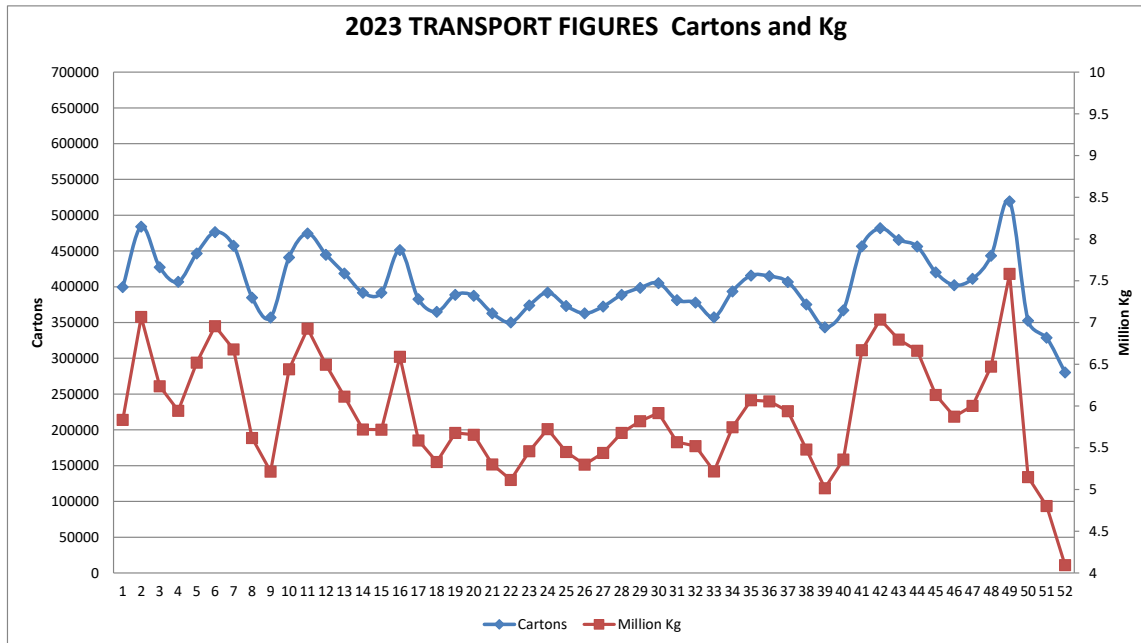

## BANANA CONSIGNMENTS SENT FROM NORTH QUEENSLAND

10-January-2024

**Week Number** 52  
**Week Ending** Sunday 31 December 2023

MARKET	QLD	NSW	VIC	SA	WA	TAS
<b>Total</b>	57,462	87,946	72,085	18,177	36,816	7,956

**Number of cartons\* sent | cartons sent Week:** 52 2023 280,442  
**Number of cartons\* sent | cartons sent Week:** 51 2023 328,938  
**Comparative Result:** decrease -48,496

NOTE: ABGC has converted the carton numbers to kilograms by using the current estimate of the proportion of 15kg cartons used in NQ. I.e. 80% 15kg cartons / 20% 13kg cartons. Consequently, the kilogram figures and the chart of them, has been constructed by converting carton numbers advised by transport operators to kilograms by assuming 80% (instead of 70%) are 15kg. You will see from the chart that we have made this change effective from 1 January 2019.

**Number of kg\* sent Week:** 52 2023 4,094,453  
**Number of kg\* sent Week:** 51 2023 4,802,495  
**Comparative Result:** decrease -708,042

**Leanne Erakovic**  
Chief Executive Officer

**Figures supplied by:**  
Blenners; Lindsay Transport; Linfox; Toll; Bradco; Nolan's; Mackays; Followmont; Red Valley Farms

### TRANSPORT FIGURES COMPARISON 2020/2021/2022/2023