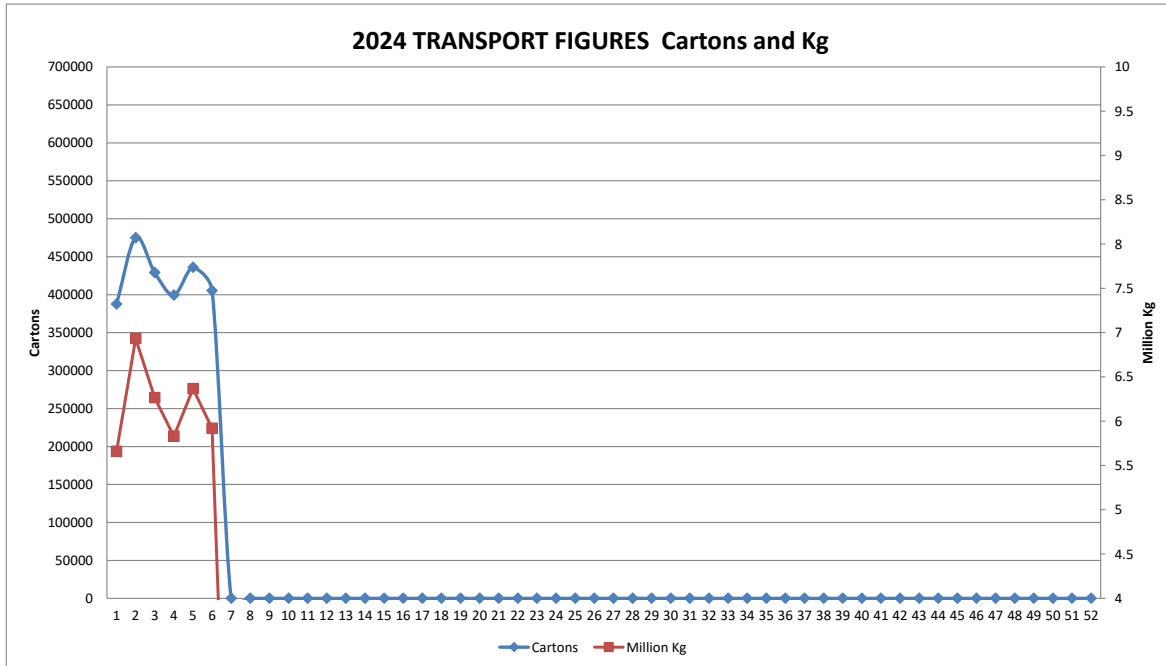

BANANA CONSIGNMENTS SENT FROM NORTH QUEENSLAND

15-February-2024

Week Number 6
 Week Ending Sunday 11 February 2024

MARKET	QLD	NSW	VIC	SA	WA	TAS
Total	102,865	115,702	104,952	22,487	45,922	13,495

Number of cartons* sent cartons sent Week:	6	2024		405,423
Number of cartons* sent cartons sent Week:	5	2023		436,136
Comparative Result:		decrease		<u><u>-30,713</u></u>

NOTE: ABGC has converted the carton numbers to kilograms by using the current estimate of the proportion of 15kg cartons used in NQ. I.e. 80% 15kg cartons / 20% 13kg cartons. Consequently, the kilogram figures and the chart of them, has been constructed by converting carton numbers advised by transport operators to kilograms by assuming 80% (instead of 70%) are 15kg. You will see from the chart that we have made this change effective from 1 January 2019.

Number of kg* sent Week:	6	2024		5,919,176
Number of kg* sent Week:	5	2023		6,367,586
Comparative Result:		decrease		<u><u>-448,410</u></u>

Leanne Erakovic
Chief Executive Officer

Figures supplied by:

Blenners; Lindsay Transport; Linfox; Toll; Bradco; Nolan's; Mackays; Followmont; Red Valley Farms

TRANSPORT FIGURES COMPARISON 2020/2021/2022/2023