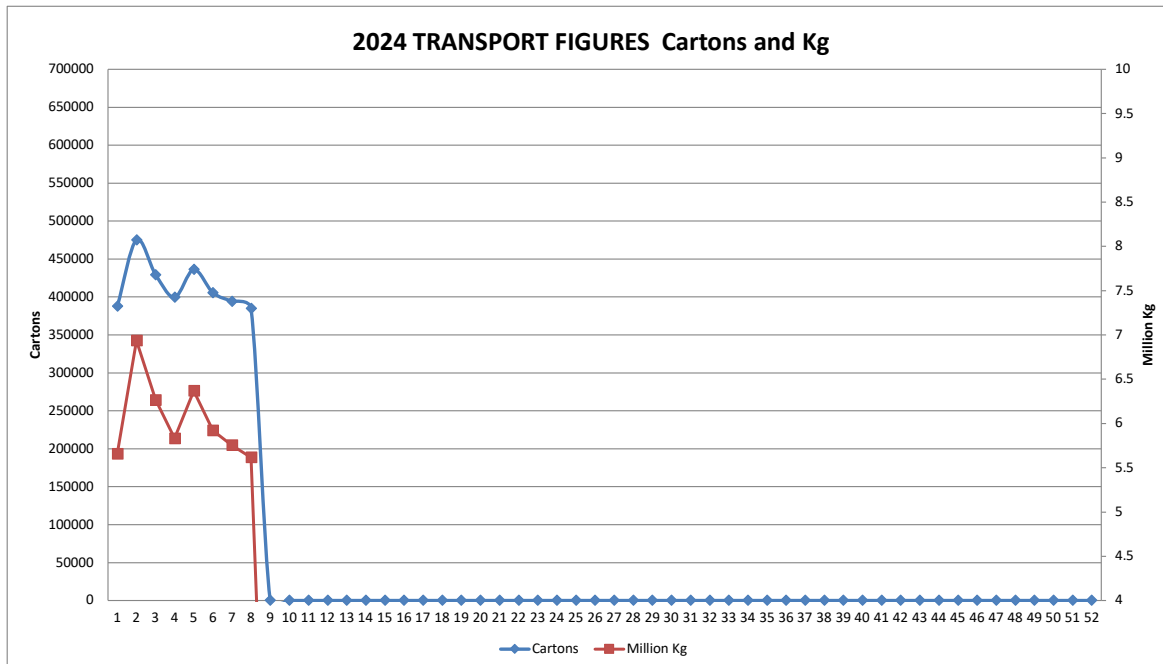

BANANA CONSIGNMENTS SENT FROM NORTH QUEENSLAND

28-February-2024

Week Number 8
Week Ending Sunday 25 February 2024

MARKET	QLD	NSW	VIC	SA	WA	TAS
Total	94,212	106,246	107,666	23,791	44,817	7,944

Number of cartons* sent cartons sent Week:	8	2024	384,676
Number of cartons* sent cartons sent Week:	7	2023	394,182
Comparative Result:		decrease	<u>-9,506</u>

NOTE: ABGC has converted the carton numbers to kilograms by using the current estimate of the proportion of 15kg cartons used in NQ. I.e. 80% 15kg cartons / 20% 13kg cartons. Consequently, the kilogram figures and the chart of them, has been constructed by converting carton numbers advised by transport operators to kilograms by assuming 80% (instead of 70%) are 15kg. You will see from the chart that we have made this change effective from 1 January 2019.

Number of kg* sent Week:	8	2024	5,616,270
Number of kg* sent Week:	7	2023	5,755,057
Comparative Result:		decrease	<u><u>-138,788</u></u>

Leanne Erakovic
Chief Executive Officer

Figures supplied by:

Blenners; Lindsay Transport; Linfox; Toll; Bradco; Nolan's; Mackays; Followmont; Red Valley Farms

TRANSPORT FIGURES COMPARISON 2020/2021/2022/2023