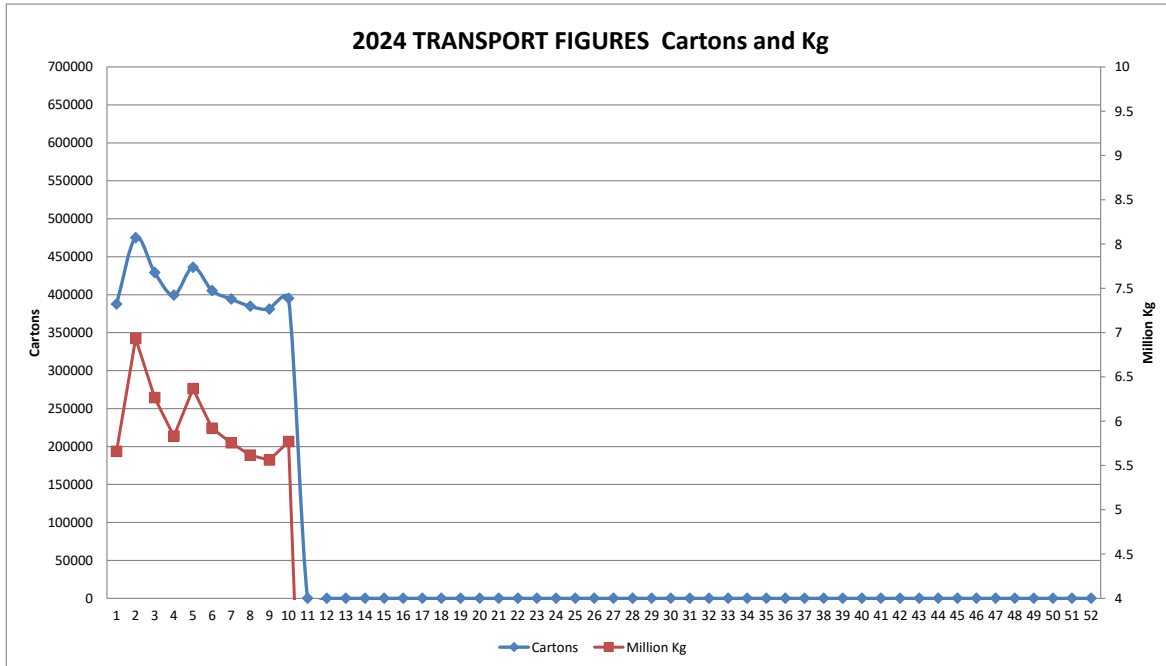

BANANA CONSIGNMENTS SENT FROM NORTH QUEENSLAND

14-March-2024

Week Number 10
Week Ending Sunday 10 March 2024

MARKET	QLD	NSW	VIC	SA	WA	TAS
Total	102,819	110,918	107,076	22,778	41,555	10,104

Number of cartons* sent cartons sent Week:	10	2024	395,250
Number of cartons* sent cartons sent Week:	9	2023	380,985
Comparative Result:		increase	<u>14,265</u>

NOTE: ABGC has converted the carton numbers to kilograms by using the current estimate of the proportion of 15kg cartons used in NQ. I.e. 80% 15kg cartons / 20% 13kg cartons. Consequently, the kilogram figures and the chart of them, has been constructed by converting carton numbers advised by transport operators to kilograms by assuming 80% (instead of 70%) are 15kg. You will see from the chart that we have made this change effective from 1 January 2019.

Number of kg* sent Week:	10	2024	5,770,650
Number of kg* sent Week:	9	2023	5,562,381
Comparative Result:		increase	<u>208,269</u>

Leanne Erakovic
Chief Executive Officer

Figures supplied by:

Blenners; Lindsay Transport; Linfox; Toll; Bradco; Nolan's; Mackays; Followmont; Red Valley Farms

TRANSPORT FIGURES COMPARISON 2020/2021/2022/2023