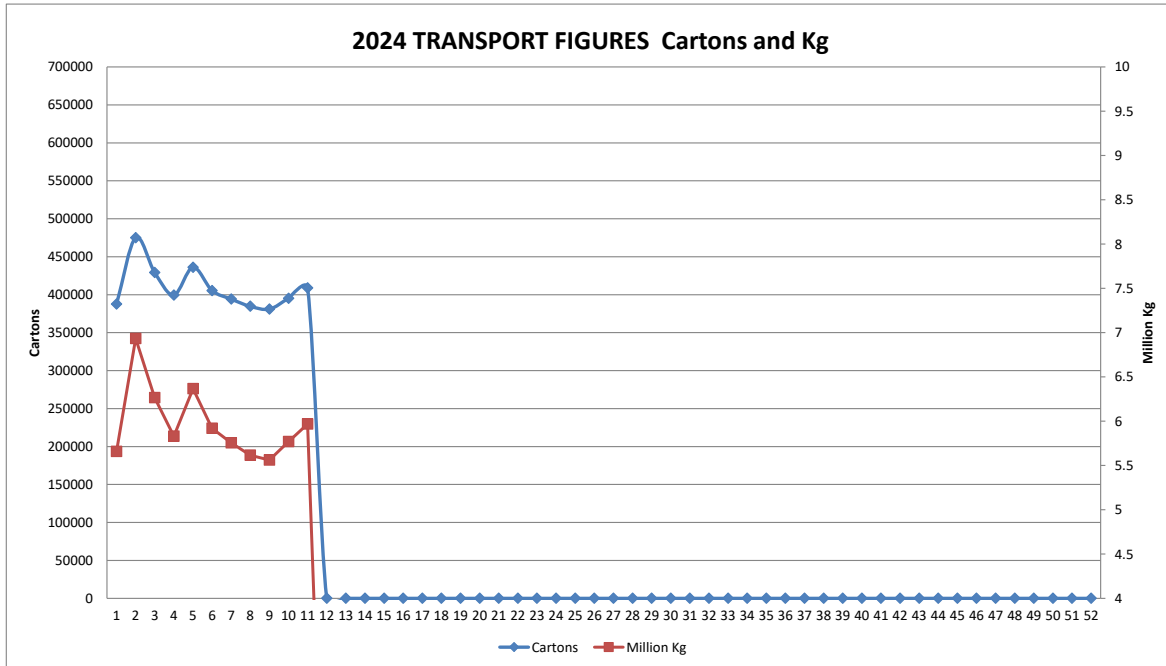

BANANA CONSIGNMENTS SENT FROM NORTH QUEENSLAND

21-March-2024

Week Number **11**
Week Ending **Sunday 17 March 2024**

MARKET	QLD	NSW	VIC	SA	WA	TAS
Total	103,050	122,131	103,330	23,753	46,132	10,376

Number of cartons* sent cartons sent Week:	11	2024	408,772
Number of cartons* sent cartons sent Week:	10	2023	395,250
Comparative Result:		increase	<u>13,522</u>

NOTE: ABGC has converted the carton numbers to kilograms by using the current estimate of the proportion of 15kg cartons used in NQ. I.e. 80% 15kg cartons / 20% 13kg cartons. Consequently, the kilogram figures and the chart of them, has been constructed by converting carton numbers advised by transport operators to kilograms by assuming 80% (instead of 70%) are 15kg. You will see from the chart that we have made this change effective from 1 January 2019.

Number of kg* sent Week:	11	2024	5,968,071
Number of kg* sent Week:	10	2023	5,770,650
Comparative Result:		increase	<u>197,421</u>

Leanne Erakovic
Chief Executive Officer

Figures supplied by:

Blenners; Lindsay Transport; Linfox; Toll; Bradco; Nolan's; Mackays; Followmont; Red Valley Farms

TRANSPORT FIGURES COMPARISON 2020/2021/2022/2023