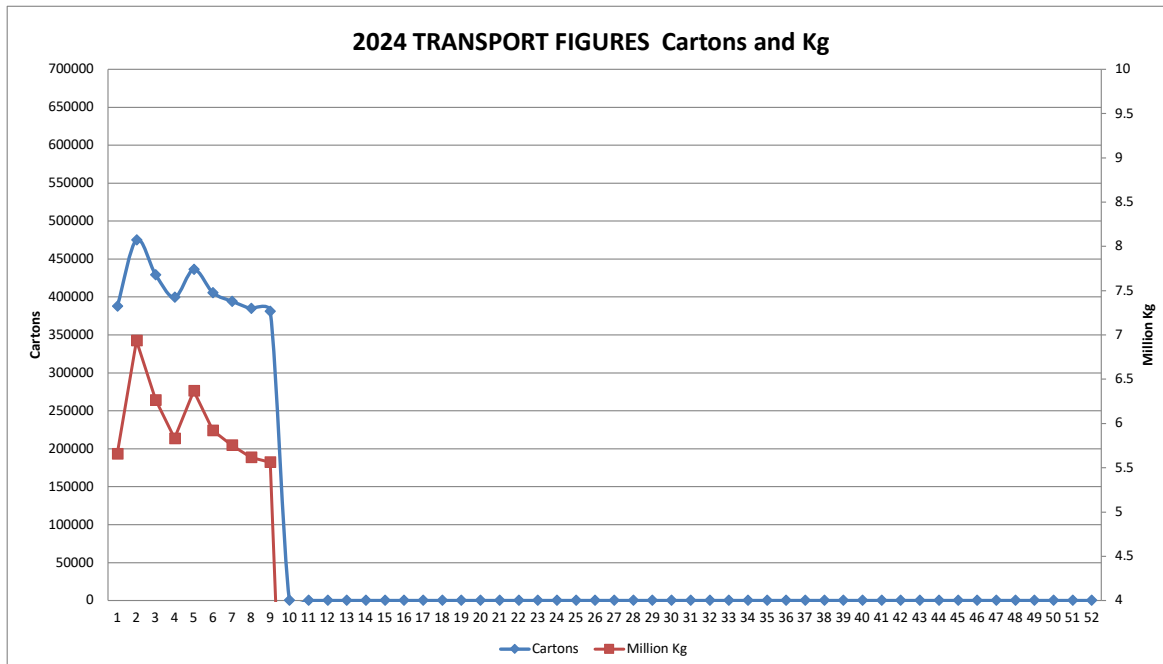

BANANA CONSIGNMENTS SENT FROM NORTH QUEENSLAND

07-March-2024

Week Number 9
Week Ending Sunday 3 February 2024

MARKET	QLD	NSW	VIC	SA	WA	TAS
Total	89,094	107,240	104,745	22,238	46,556	11,112

Number of cartons* sent cartons sent Week:	9	2024	380,985
Number of cartons* sent cartons sent Week:	8	2023	384,676
Comparative Result:		decrease	-3,691

NOTE: ABGC has converted the carton numbers to kilograms by using the current estimate of the proportion of 15kg cartons used in NQ. I.e. 80% 15kg cartons / 20% 13kg cartons. Consequently, the kilogram figures and the chart of them, has been constructed by converting carton numbers advised by transport operators to kilograms by assuming 80% (instead of 70%) are 15kg. You will see from the chart that we have made this change effective from 1 January 2019.

Number of kg* sent Week:	9	2024	5,562,381
Number of kg* sent Week:	8	2023	5,616,270
Comparative Result:		decrease	-53,889

Leanne Erakovic
Chief Executive Officer

Figures supplied by:

Blenners; Lindsay Transport; Linfox; Toll; Bradco; Nolan's; Mackays; Followmont; Red Valley Farms

TRANSPORT FIGURES COMPARISON 2020/2021/2022/2023