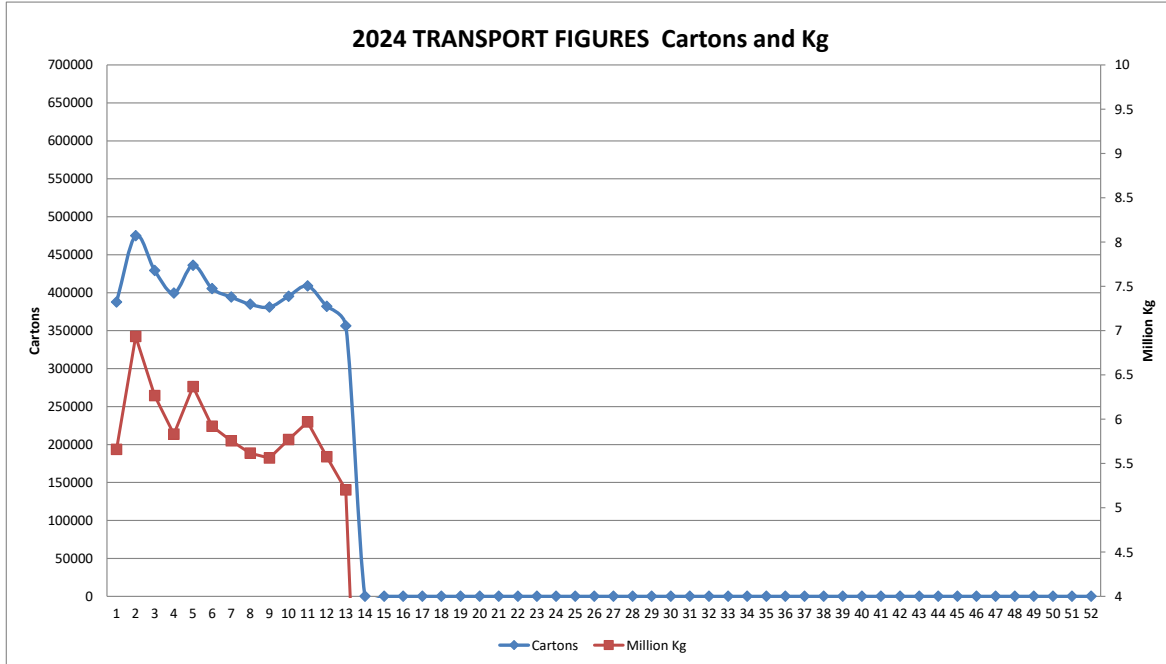

BANANA CONSIGNMENTS SENT FROM NORTH QUEENSLAND

04-April-2024

Week Number 13
Week Ending Sunday 31 March 2024

MARKET	QLD	NSW	VIC	SA	WA	TAS
Total	81,529	107,277	96,623	19,513	42,489	8,820

Number of cartons* sent cartons sent Week:	13	2024	356,251
Number of cartons* sent cartons sent Week:	12	2023	381,837
Comparative Result:		decrease	<u><u>-25,586</u></u>

NOTE: ABGC has converted the carton numbers to kilograms by using the current estimate of the proportion of 15kg cartons used in NQ. I.e. 80% 15kg cartons / 20% 13kg cartons. Consequently, the kilogram figures and the chart of them, has been constructed by converting carton numbers advised by transport operators to kilograms by assuming 80% (instead of 70%) are 15kg. You will see from the chart that we have made this change effective from 1 January 2019.

Number of kg* sent Week:	13	2024	5,201,265
Number of kg* sent Week:	12	2023	5,574,820
Comparative Result:		decrease	<u><u>-373,556</u></u>

Leanne Erakovic
Chief Executive Officer

Figures supplied by:

Blenners; Lindsay Transport; Linfox; Toll; Bradco; Nolan's; Mackays; Followmont; Red Valley Farms

TRANSPORT FIGURES COMPARISON 2020/2021/2022/2023