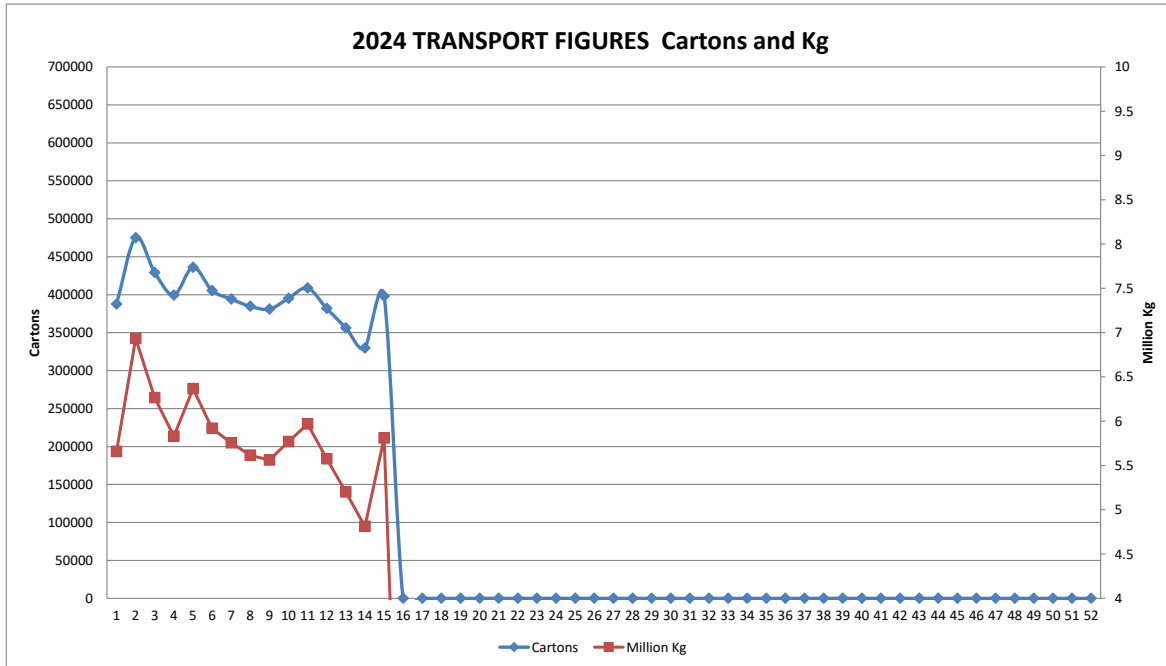

BANANA CONSIGNMENTS SENT FROM NORTH QUEENSLAND

19-April-2024

Week Number **15**
Week Ending **Sunday 14 April 2024**

MARKET	QLD	NSW	VIC	SA	WA	TAS
Total	92,242	116,761	106,492	21,169	52,163	9,156

Number of cartons* sent cartons sent Week:	15	2024	397,983
Number of cartons* sent cartons sent Week:	14	2023	329,701
Comparative Result:		increase	<u>68,282</u>

NOTE: ABGC has converted the carton numbers to kilograms by using the current estimate of the proportion of 15kg cartons used in NQ. I.e. 80% 15kg cartons / 20% 13kg cartons. Consequently, the kilogram figures and the chart of them, has been constructed by converting carton numbers advised by transport operators to kilograms by assuming 80% (instead of 70%) are 15kg. You will see from the chart that we have made this change effective from 1 January 2019.

Number of kg* sent Week:	15	2024	5,810,552
Number of kg* sent Week:	14	2023	4,813,635
Comparative Result:		increase	<u>996,917</u>

Leanne Erakovic
Chief Executive Officer

Figures supplied by:

Blenners; Lindsay Transport; Linfox; Toll; Bradco; Nolan's; Mackays; Followmont; Red Valley Farms

TRANSPORT FIGURES COMPARISON 2020/2021/2022/2023