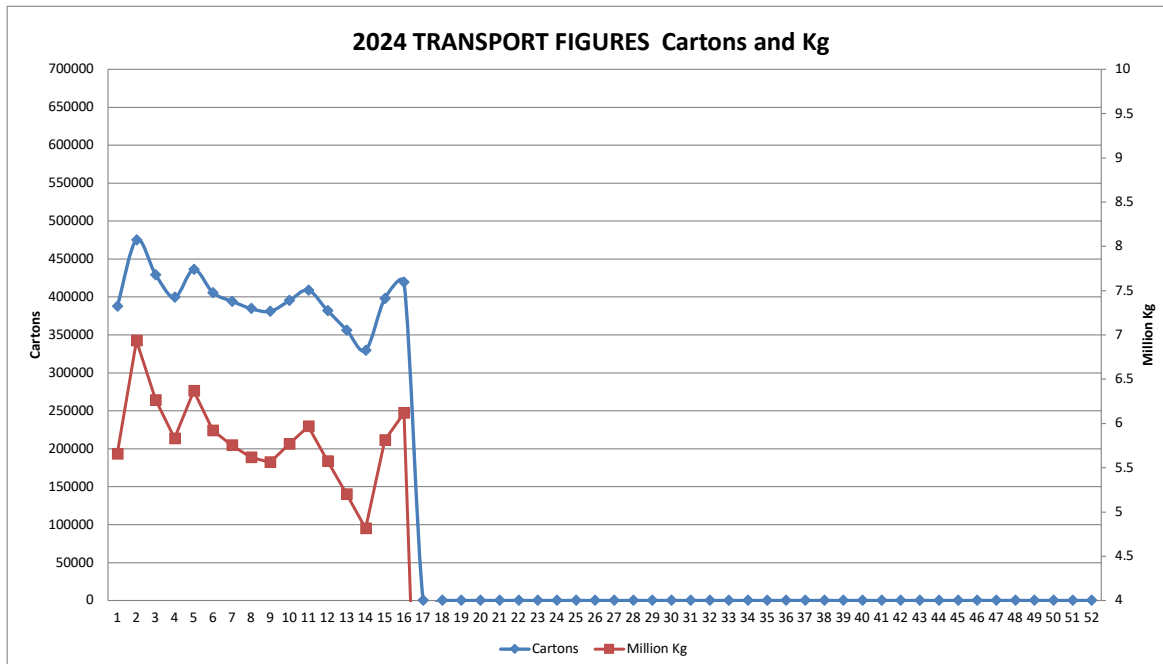

BANANA CONSIGNMENTS SENT FROM NORTH QUEENSLAND

26-April-2024

Week Number 16
Week Ending Sunday 21 April 2024

MARKET	QLD	NSW	VIC	SA	WA	TAS
Total	88,417	132,008	117,474	20,442	52,846	7,980

Number of cartons* sent cartons sent Week:	16	2024	419,167
Number of cartons* sent cartons sent Week:	15	2023	397,983
Comparative Result:		increase	<u>21,184</u>

NOTE: ABGC has converted the carton numbers to kilograms by using the current estimate of the proportion of 15kg cartons used in NQ. I.e. 80% 15kg cartons / 20% 13kg cartons. Consequently, the kilogram figures and the chart of them, has been constructed by converting carton numbers advised by transport operators to kilograms by assuming 80% (instead of 70%) are 15kg. You will see from the chart that we have made this change effective from 1 January 2019.

Number of kg* sent Week:	16	2024	6,119,838
Number of kg* sent Week:	15	2023	5,810,552
Comparative Result:		increase	<u>309,286</u>

Leanne Erakovic
Chief Executive Officer

Figures supplied by:

Blenners; Lindsay Transport; Linfox; Toll; Bradco; Nolan's; Mackays; Followmont; Red Valley Farms

TRANSPORT FIGURES COMPARISON 2020/2021/2022/2023