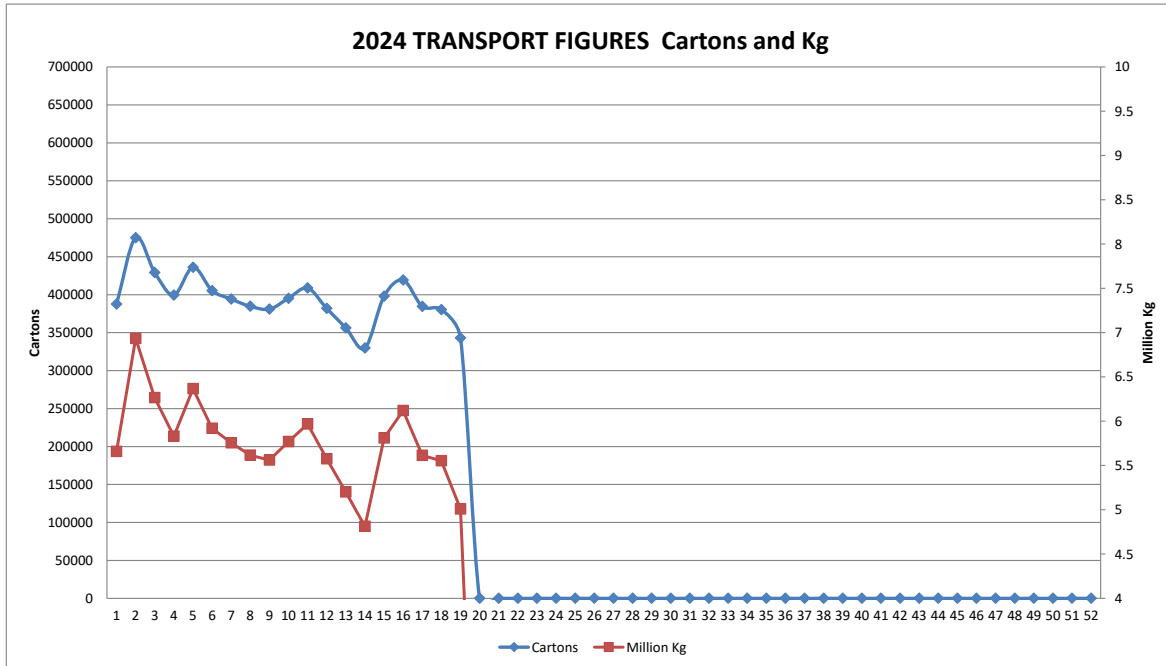

BANANA CONSIGNMENTS SENT FROM NORTH QUEENSLAND

15-May-2024

Week Number **19**
Week Ending **Sunday 12 May 2024**

MARKET	QLD	NSW	VIC	SA	WA	TAS
Total	88,365	103,815	75,966	20,380	48,892	5,664

Number of cartons* sent cartons sent Week:	19	2024	343,082
Number of cartons* sent cartons sent Week:	18	2023	380,324
Comparative Result:	decrease		<u><u>-37,242</u></u>

NOTE: ABGC has converted the carton numbers to kilograms by using the current estimate of the proportion of 15kg cartons used in NQ. I.e. 80% 15kg cartons / 20% 13kg cartons. Consequently, the kilogram figures and the chart of them, has been constructed by converting carton numbers advised by transport operators to kilograms by assuming 80% (instead of 70%) are 15kg. You will see from the chart that we have made this change effective from 1 January 2019.

Number of kg* sent Week:	19	2024	5,008,997
Number of kg* sent Week:	18	2023	5,552,730
Comparative Result:	decrease		<u><u>-543,733</u></u>

Leanne Erakovic
Chief Executive Officer

Figures supplied by:

Blenners; Lindsay Transport; Linfox; Toll; Bradco; Nolan's; Mackays; Followmont; Red Valley Farms

TRANSPORT FIGURES COMPARISON 2020/2021/2022/2023