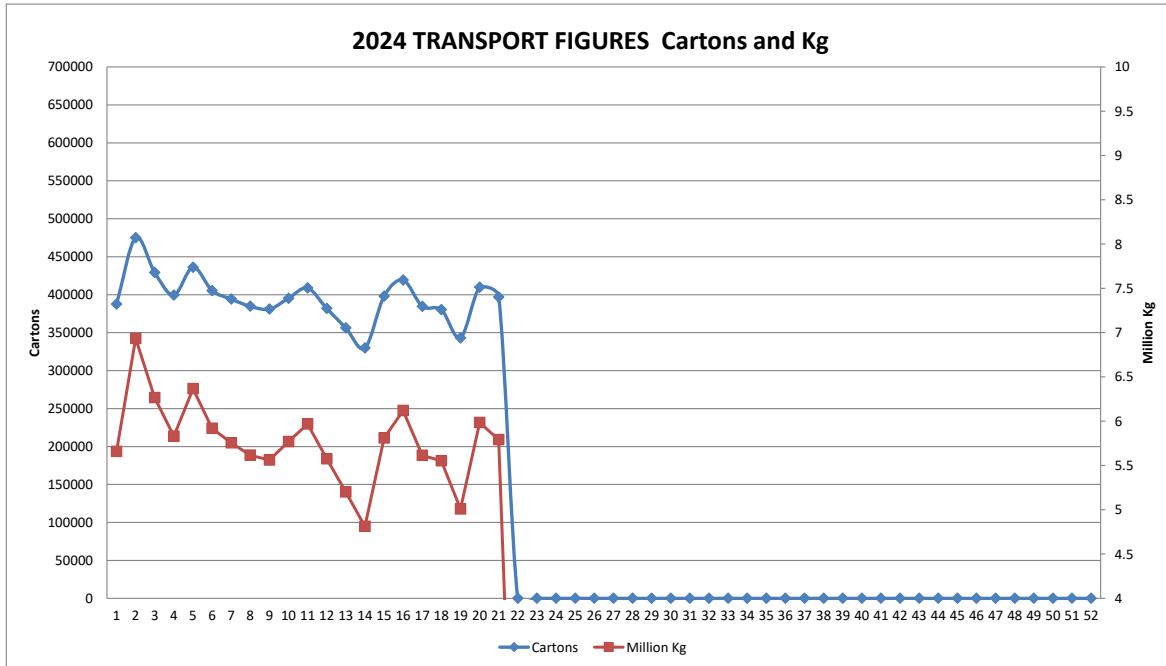

TRANSPORT FIGURES COMPARISON 2020/2021/2022/2023

BANANA CONSIGNMENTS SENT FROM NORTH QUEENSLAND

29-May-2024

Week Number 21
Week Ending Sunday 26 May 2024

MARKET	QLD	NSW	VIC	SA	WA	TAS
Total	93,553	116,681	111,661	22,895	44,585	7,392

Number of cartons* sent cartons sent Week:	21	2024		396,767
Number of cartons* sent cartons sent Week:	20	2024		409,841
Comparative Result:		decrease		<u><u>-13,074</u></u>

NOTE: ABGC has converted the carton numbers to kilograms by using the current estimate of the proportion of 15kg cartons used in NQ. I.e. 80% 15kg cartons / 20% 13kg cartons. Consequently, the kilogram figures and the chart of them, has been constructed by converting carton numbers advised by transport operators to kilograms by assuming 80% (instead of 70%) are 15kg. You will see from the chart that we have made this change effective from 1 January 2019.

Number of kg* sent Week:	21	2024		5,792,798
Number of kg* sent Week:	20	2023		5,983,679
Comparative Result:		decrease		<u><u>-190,880</u></u>

Leanne Erakovic
Chief Executive Officer

Figures supplied by:

Blenners; Lindsay Transport; Linfox; Toll; Bradco; Nolan's; Mackays; Followmont; Red Valley Farms