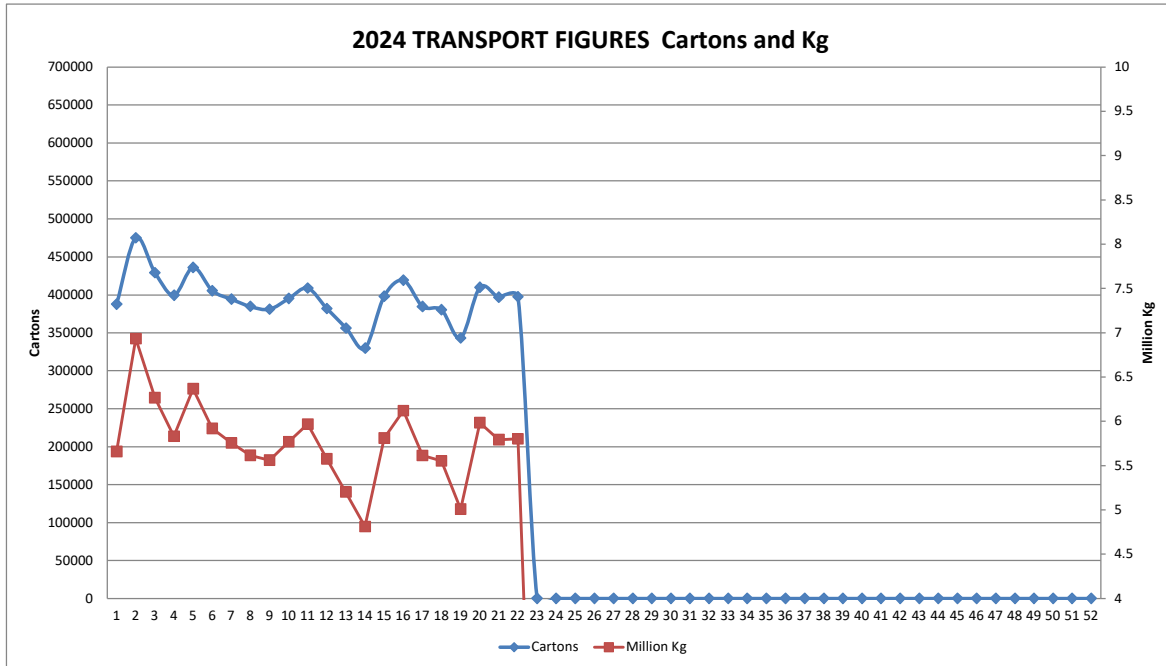

BANANA CONSIGNMENTS SENT FROM NORTH QUEENSLAND

05-May-2024

Week Number 22
Week Ending Sunday 2 June 2024

MARKET	QLD	NSW	VIC	SA	WA	TAS
Total	86,727	120,617	109,303	24,055	44,455	11,318

Number of cartons* sent cartons sent Week:	22	2024	396,475
Number of cartons* sent cartons sent Week:	21	2024	396,767
Comparative Result:	decrease		<u><u>-292</u></u>

NOTE: ABGC has converted the carton numbers to kilograms by using the current estimate of the proportion of 15kg cartons used in NQ. I.e. 80% 15kg cartons / 20% 13kg cartons. Consequently, the kilogram figures and the chart of them, has been constructed by converting carton numbers advised by transport operators to kilograms by assuming 80% (instead of 70%) are 15kg. You will see from the chart that we have made this change effective from 1 January 2019.

Number of kg* sent Week:	22	2024	5,788,535
Number of kg* sent Week:	21	2023	5,792,798
Comparative Result:	decrease		<u><u>-4,263</u></u>

Leanne Erakovic
Chief Executive Officer

Figures supplied by:

Blenners; Lindsay Transport; Linfox; Toll; Bradco; Nolan's; Mackays; Followmont; Red Valley Farms

TRANSPORT FIGURES COMPARISON 2020/2021/2022/2023