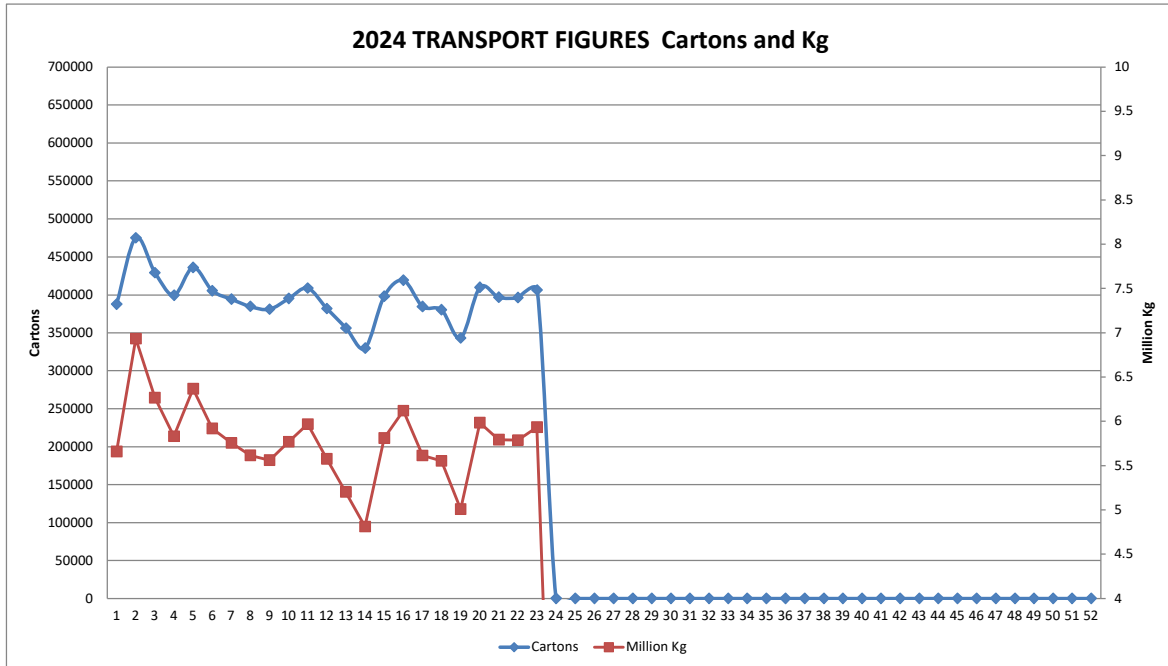

BANANA CONSIGNMENTS SENT FROM NORTH QUEENSLAND

13-June-2024

Week Number 23
Week Ending Sunday 9 June 2024

MARKET	QLD	NSW	VIC	SA	WA	TAS
Total	99,636	122,690	108,113	23,883	45,177	6,886

Number of cartons* sent cartons sent Week:	23	2024	406,385
Number of cartons* sent cartons sent Week:	22	2024	396,475
Comparative Result:	increase		<u>9,910</u>

NOTE: ABGC has converted the carton numbers to kilograms by using the current estimate of the proportion of 15kg cartons used in NQ. I.e. 80% 15kg cartons / 20% 13kg cartons. Consequently, the kilogram figures and the chart of them, has been constructed by converting carton numbers advised by transport operators to kilograms by assuming 80% (instead of 70%) are 15kg. You will see from the chart that we have made this change effective from 1 January 2019.

Number of kg* sent Week:	23	2024	5,933,221
Number of kg* sent Week:	22	2023	5,788,535
Comparative Result:	increase		<u>144,686</u>

Leanne Erakovic
Chief Executive Officer

Figures supplied by:

Blenners; Lindsay Transport; Linfox; Toll; Bradco; Nolan's; Mackays; Followmont; Red Valley Farms

TRANSPORT FIGURES COMPARISON 2020/2021/2022/2023