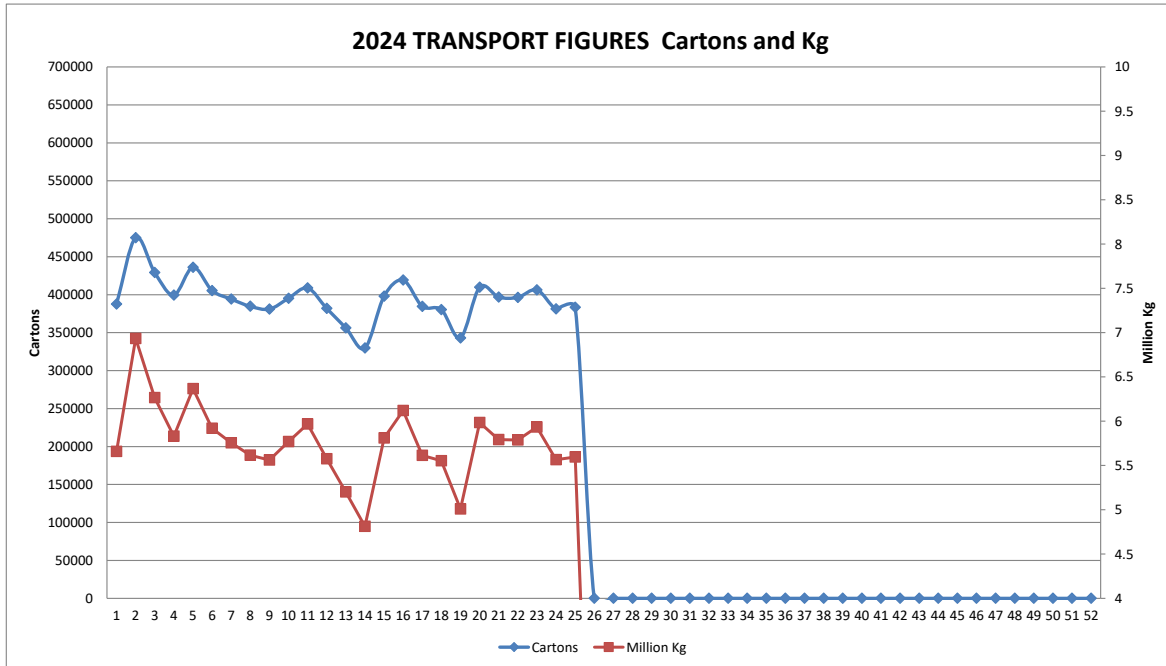

BANANA CONSIGNMENTS SENT FROM NORTH QUEENSLAND

27-June-2024

Week Number 25
Week Ending Sunday 23 June 2024

MARKET	QLD	NSW	VIC	SA	WA	TAS
Total	91,156	112,077	107,515	18,902	43,953	9,681

Number of cartons* sent cartons sent Week:	25	2024	383,284
Number of cartons* sent cartons sent Week:	24	2024	381,245
Comparative Result:	increase		<u>2,039</u>

NOTE: ABGC has converted the carton numbers to kilograms by using the current estimate of the proportion of 15kg cartons used in NQ. I.e. 80% 15kg cartons / 20% 13kg cartons. Consequently, the kilogram figures and the chart of them, has been constructed by converting carton numbers advised by transport operators to kilograms by assuming 80% (instead of 70%) are 15kg. You will see from the chart that we have made this change effective from 1 January 2019.

Number of kg* sent Week:	25	2024	5,595,946
Number of kg* sent Week:	24	2024	5,566,177
Comparative Result:	increase		<u>29,769</u>

Leanne Erakovic
Chief Executive Officer

Figures supplied by:

Blenners; Lindsay Transport; Linfox; Toll; Bradco; Nolan's; Mackays; Followmont; Red Valley Farms

TRANSPORT FIGURES COMPARISON 2020/2021/2022/2023