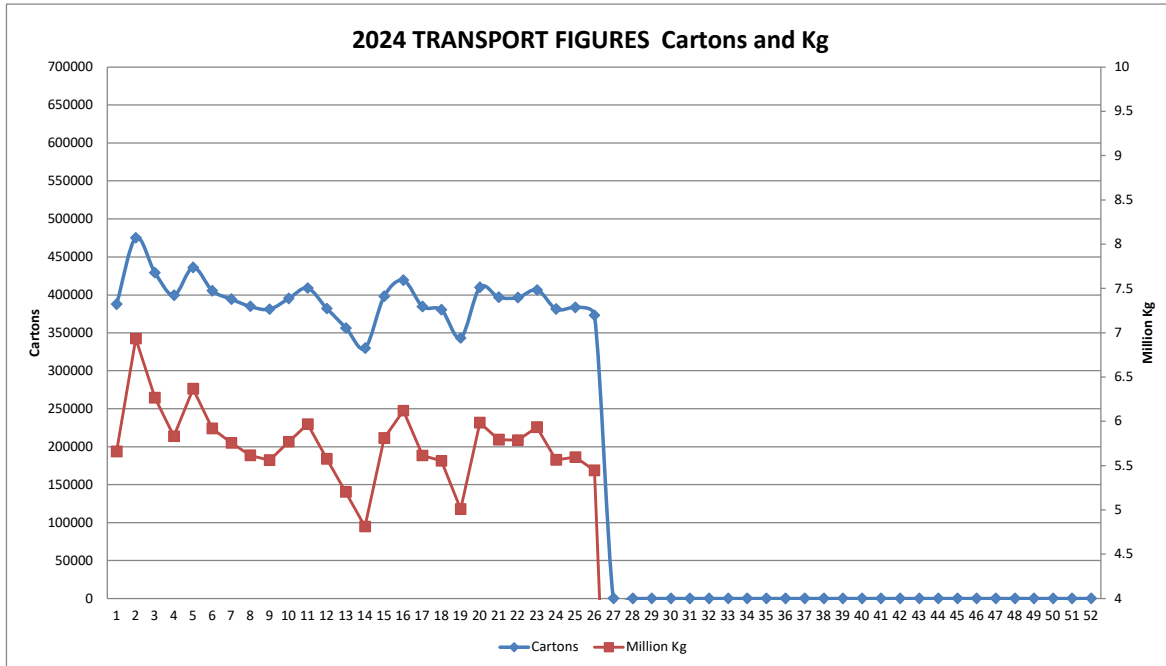

BANANA CONSIGNMENTS SENT FROM NORTH QUEENSLAND

03-July-2024

Week Number 26
Week Ending Sunday 30 June 2024

MARKET	QLD	NSW	VIC	SA	WA	TAS
Total	90,951	98,195	104,107	23,914	45,675	10,116

Number of cartons* sent cartons sent Week:	26	2024	372,958
Number of cartons* sent cartons sent Week:	25	2024	383,284
Comparative Result:	decrease		<u>-10,326</u>

NOTE: ABGC has converted the carton numbers to kilograms by using the current estimate of the proportion of 15kg cartons used in NQ. I.e. 80% 15kg cartons / 20% 13kg cartons. Consequently, the kilogram figures and the chart of them, has been constructed by converting carton numbers advised by transport operators to kilograms by assuming 80% (instead of 70%) are 15kg. You will see from the chart that we have made this change effective from 1 January 2019.

Number of kg* sent Week:	26	2024	5,445,187
Number of kg* sent Week:	25	2023	5,595,946
Comparative Result:	decrease		<u>-150,760</u>

Leanne Erakovic
Chief Executive Officer

Figures supplied by:

Blenners; Lindsay Transport; Linfox; Toll; Bradco; Nolan's; Mackays; Followmont; Red Valley Farms

TRANSPORT FIGURES COMPARISON 2020/2021/2022/2023