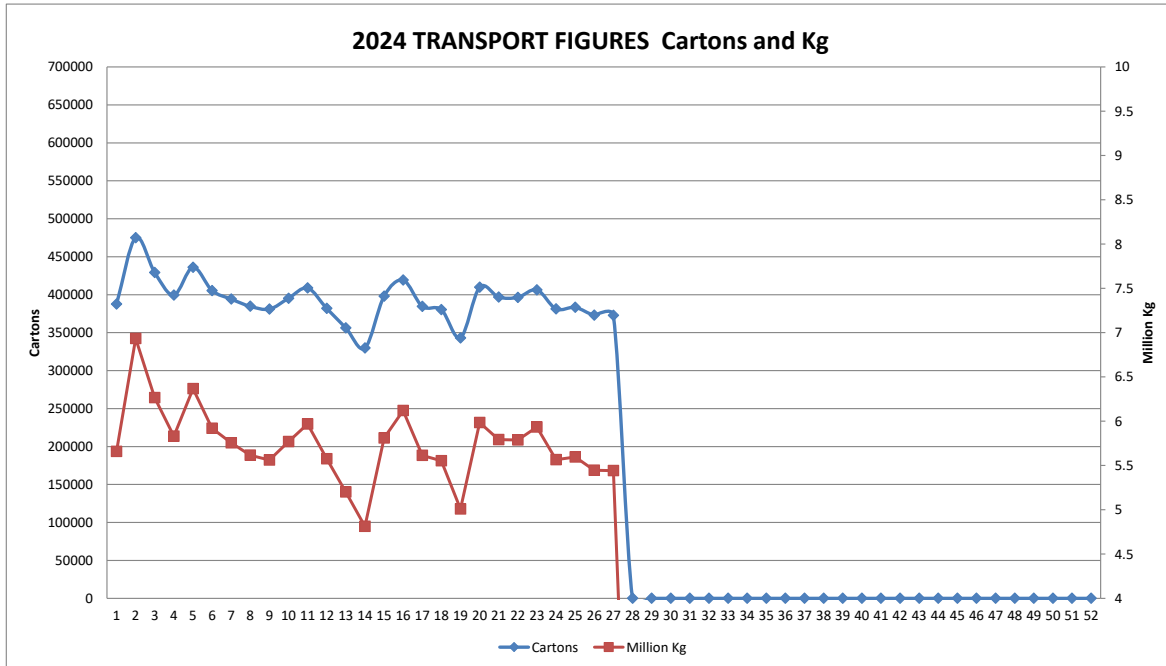

BANANA CONSIGNMENTS SENT FROM NORTH QUEENSLAND

11-July-2024

Week Number 27
Week Ending Sunday 7 July 2024

MARKET	QLD	NSW	VIC	SA	WA	TAS
Total	91,691	107,183	97,860	21,182	44,232	10,536

Number of cartons* sent cartons sent Week:	27	2024	372,684
Number of cartons* sent cartons sent Week:	26	2023	372,958
Comparative Result:	decrease		<u>-274</u>

NOTE: ABGC has converted the carton numbers to kilograms by using the current estimate of the proportion of 15kg cartons used in NQ. I.e. 80% 15kg cartons / 20% 13kg cartons. Consequently, the kilogram figures and the chart of them, has been constructed by converting carton numbers advised by transport operators to kilograms by assuming 80% (instead of 70%) are 15kg. You will see from the chart that we have made this change effective from 1 January 2019.

Number of kg* sent Week:	27	2024	5,441,186
Number of kg* sent Week:	26	2023	5,445,187
Comparative Result:	decrease		<u>-4,000</u>

Leanne Erakovic
Chief Executive Officer

Figures supplied by:

Blenners; Lindsay Transport; Linfox; Toll; Bradco; Nolan's; Mackays; Followmont; Red Valley Farms

TRANSPORT FIGURES COMPARISON 2020/2021/2022/2023