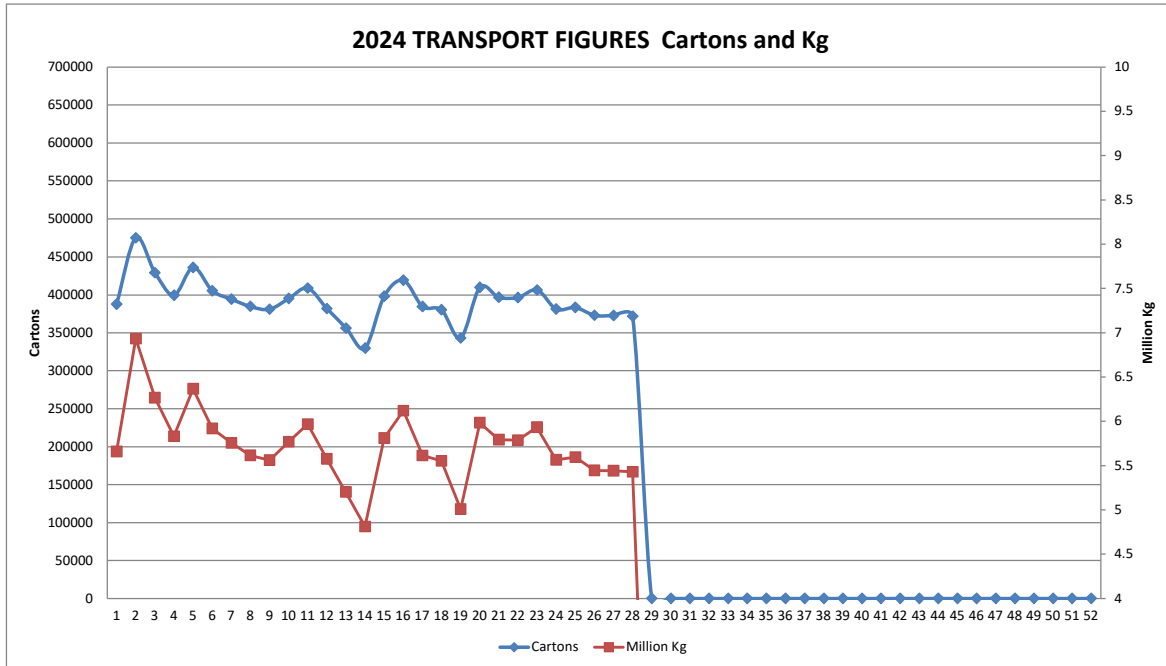

BANANA CONSIGNMENTS SENT FROM NORTH QUEENSLAND

18-July-2024

Week Number 28
Week Ending Sunday 13 July 2024

MARKET	QLD	NSW	VIC	SA	WA	TAS
Total	95,097	101,453	97,506	23,106	45,014	9,740

Number of cartons* sent cartons sent Week:	28	2024	371,916
Number of cartons* sent cartons sent Week:	27	2023	372,684
Comparative Result:	decrease		<u>-768</u>

NOTE: ABGC has converted the carton numbers to kilograms by using the current estimate of the proportion of 15kg cartons used in NQ. I.e. 80% 15kg cartons / 20% 13kg cartons. Consequently, the kilogram figures and the chart of them, has been constructed by converting carton numbers advised by transport operators to kilograms by assuming 80% (instead of 70%) are 15kg. You will see from the chart that we have made this change effective from 1 January 2019.

Number of kg* sent Week:	28	2024	5,429,974
Number of kg* sent Week:	27	2023	5,441,186
Comparative Result:	decrease		<u>-11,213</u>

Leanne Erakovic
Chief Executive Officer

Figures supplied by:

Blenners; Lindsay Transport; Linfox; Toll; Bradco; Nolan's; Mackays; Followmont; Red Valley Farms

TRANSPORT FIGURES COMPARISON 2020/2021/2022/2023