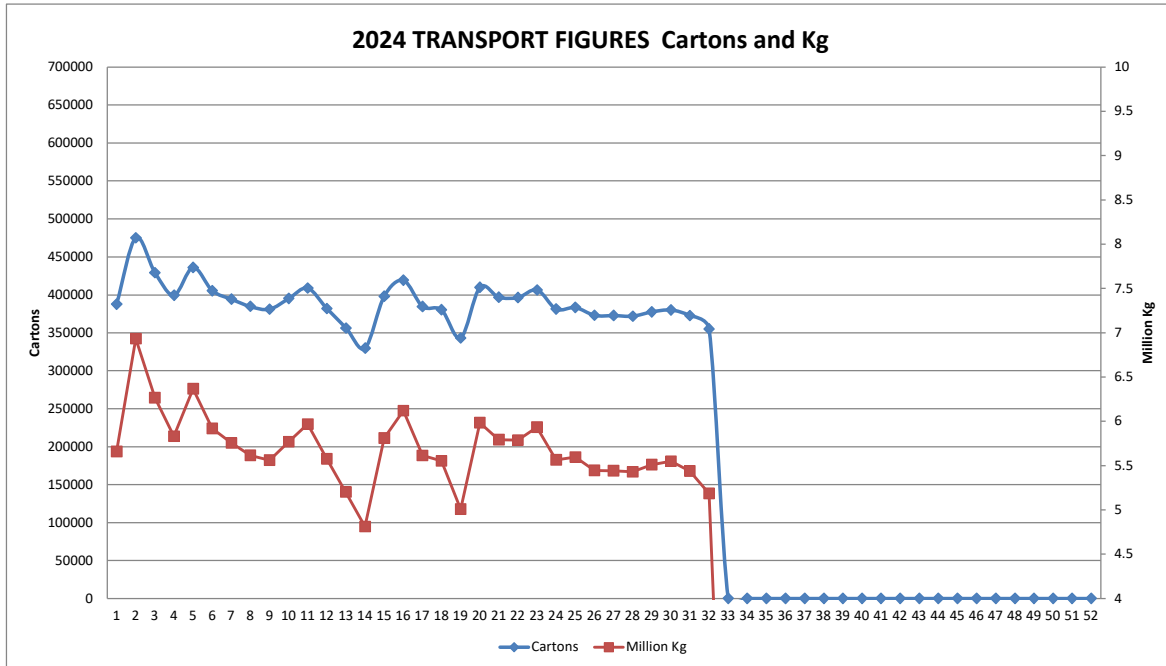

BANANA CONSIGNMENTS SENT FROM NORTH QUEENSLAND

15-August-2024

Week Number 32
Week Ending Sunday 11 August 2024

MARKET	QLD	NSW	VIC	SA	WA	TAS
Total	88,741	111,200	82,470	17,631	46,383	8,674

Number of cartons* sent cartons sent Week:	32	2024	355,099
Number of cartons* sent cartons sent Week:	31	2024	372,518
Comparative Result:	decrease		<u>-17,419</u>

NOTE: ABGC has converted the carton numbers to kilograms by using the current estimate of the proportion of 15kg cartons used in NQ. I.e. 80% 15kg cartons / 20% 13kg cartons. Consequently, the kilogram figures and the chart of them, has been constructed by converting carton numbers advised by transport operators to kilograms by assuming 80% (instead of 70%) are 15kg. You will see from the chart that we have made this change effective from 1 January 2019.

Number of kg* sent Week:	32	2024	5,184,445
Number of kg* sent Week:	31	2023	5,438,763
Comparative Result:	decrease		<u>-254,317</u>

Leanne Erakovic
Chief Executive Officer

Figures supplied by:

Blenners; Lindsay Transport; Linfox; Toll; Nolan's; Mackays; Followmont; Red Valley Farms; Team Global Express

TRANSPORT FIGURES COMPARISON 2020/2021/2022/2023