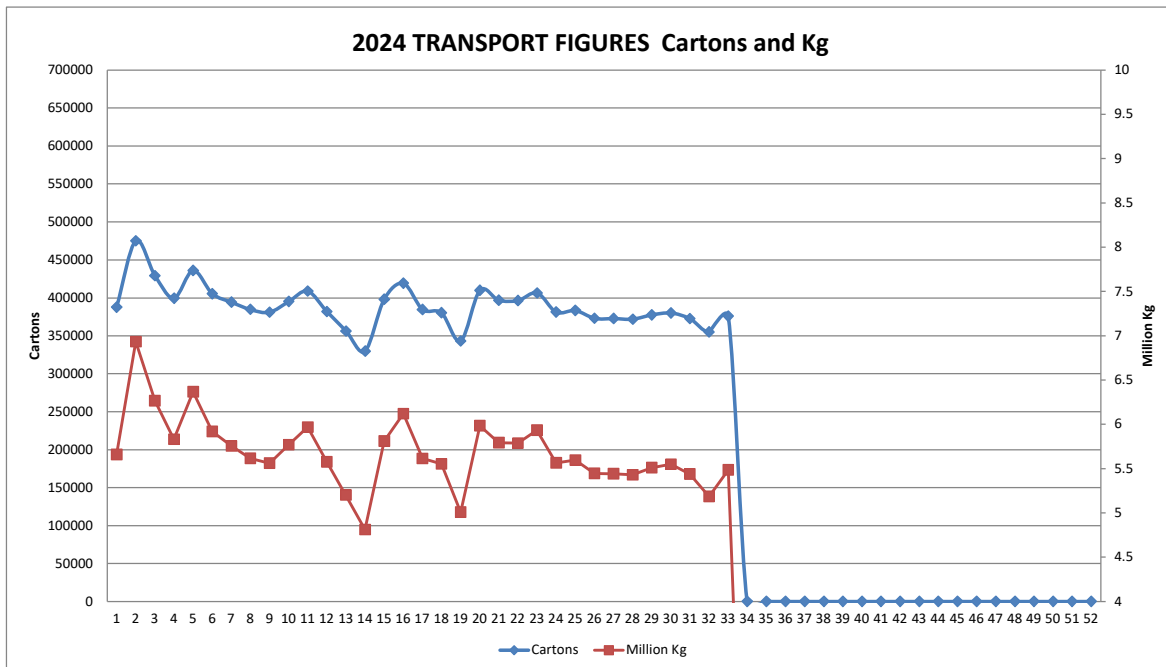

BANANA CONSIGNMENTS SENT FROM NORTH QUEENSLAND

22-August-2024

Week Number 33
Week Ending Sunday 18 August 2024

MARKET	QLD	NSW	VIC	SA	WA	TAS
Total	89,012	113,713	88,703	24,133	48,973	11,269

Number of cartons* sent cartons sent Week:	33	2024	375,803
Number of cartons* sent cartons sent Week:	32	2024	355,099
Comparative Result:		increase	<u>20,704</u>

NOTE: ABGC has converted the carton numbers to kilograms by using the current estimate of the proportion of 15kg cartons used in NQ. I.e. 80% 15kg cartons / 20% 13kg cartons. Consequently, the kilogram figures and the chart of them, has been constructed by converting carton numbers advised by transport operators to kilograms by assuming 80% (instead of 70%) are 15kg. You will see from the chart that we have made this change effective from 1 January 2019.

Number of kg* sent Week:	33	2024	5,486,724
Number of kg* sent Week:	32	2023	5,184,445
Comparative Result:		increase	<u>302,278</u>

Leanne Erakovic
Chief Executive Officer

Figures supplied by:

Blenners; Lindsay Transport; Linfox; Toll; Nolan's; Mackays; Followmont; Red Valley Farms; Team Global Express

TRANSPORT FIGURES COMPARISON 2020/2021/2022/2023