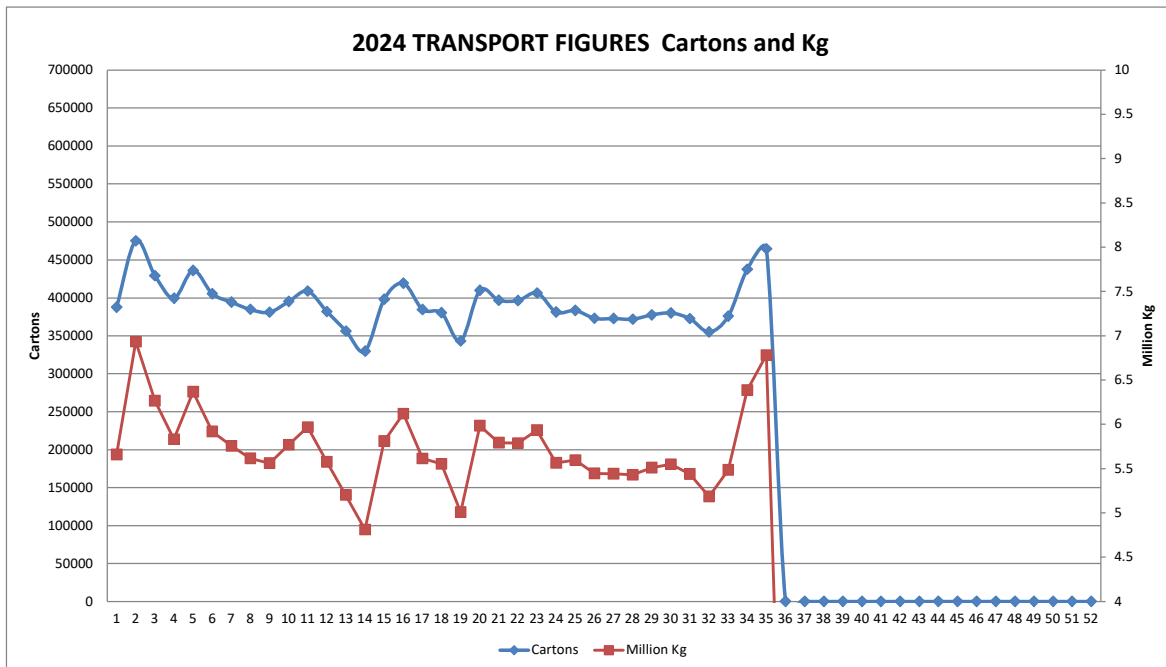

BANANA CONSIGNMENTS SENT FROM NORTH QUEENSLAND

05-September-2024

Week Number 35
Week Ending Sunday 1 September 2024

MARKET	QLD	NSW	VIC	SA	WA	TAS
Total	111,867	146,359	114,398	29,637	55,250	7,044

Number of cartons* sent cartons sent Week:	35	2024	464,555
Number of cartons* sent cartons sent Week:	34	2023	437,343
Comparative Result:		increase	<u>27,212</u>

NOTE: ABGC has converted the carton numbers to kilograms by using the current estimate of the proportion of 15kg cartons used in NQ. I.e. 80% 15kg cartons / 20% 13kg cartons. Consequently, the kilogram figures and the chart of them, has been constructed by converting carton numbers advised by transport operators to kilograms by assuming 80% (instead of 70%) are 15kg. You will see from the chart that we have made this change effective from 1 January 2019.

Number of kg* sent Week:	35	2024	6,782,503
Number of kg* sent Week:	34	2023	6,385,208
Comparative Result:		increase	<u>397,295</u>

Leanne Erakovic
Chief Executive Officer

Figures supplied by:

Blenners; Lindsay Transport; Linfox; Toll; Nolan's; Mackays; Followmont; Red Valley Farms; Team Global Express

TRANSPORT FIGURES COMPARISON 2020/2021/2022/2023