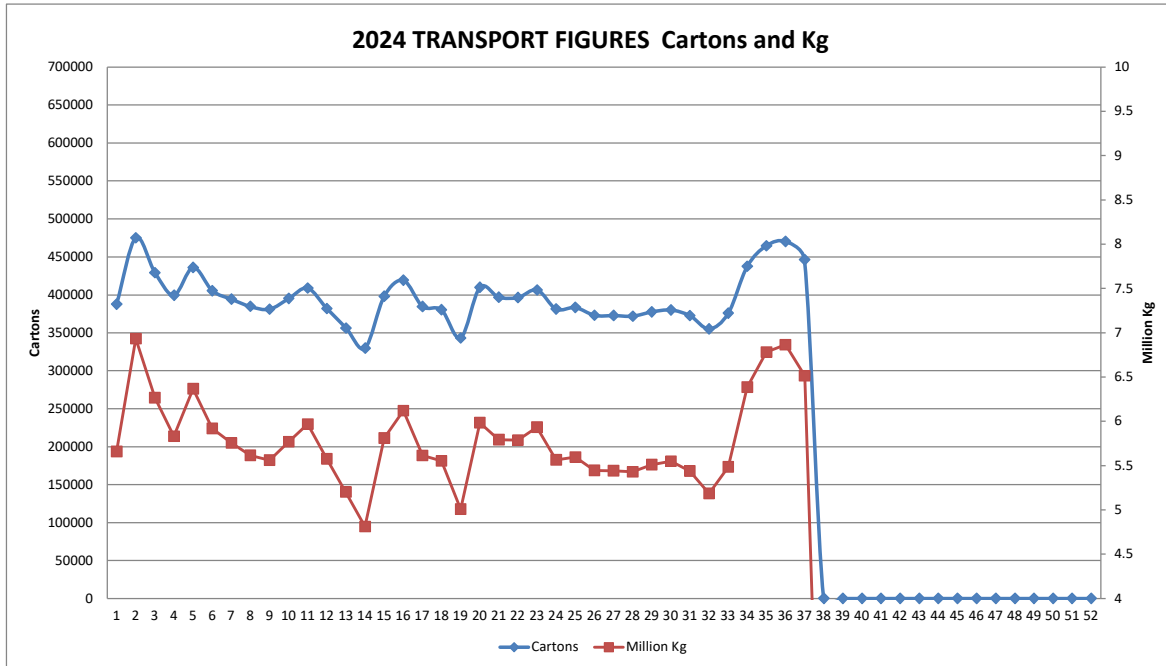

BANANA CONSIGNMENTS SENT FROM NORTH QUEENSLAND

19-September-2024

Week Number 37
Week Ending Sunday 15 September 2024

MARKET	QLD	NSW	VIC	SA	WA	TAS
Total	95,517	137,642	127,404	26,909	52,971	5,736

Number of cartons* sent cartons sent Week:	37	2024	446,179
Number of cartons* sent cartons sent Week:	36	2024	470,220
Comparative Result:	decrease		<u>-24,041</u>

NOTE: ABGC has converted the carton numbers to kilograms by using the current estimate of the proportion of 15kg cartons used in NQ. I.e. 80% 15kg cartons / 20% 13kg cartons. Consequently, the kilogram figures and the chart of them, has been constructed by converting carton numbers advised by transport operators to kilograms by assuming 80% (instead of 70%) are 15kg. You will see from the chart that we have made this change effective from 1 January 2019.

Number of kg* sent Week:	37	2024	6,514,213
Number of kg* sent Week:	36	2024	6,865,212
Comparative Result:	decrease		<u>-350,999</u>

Leanne Erakovic
Chief Executive Officer

Figures supplied by:

Blenners; Lindsay Transport; Linfox; Toll; Nolan's; Mackays; Followmont; Red Valley Farms; Team Global Express

TRANSPORT FIGURES COMPARISON 2020/2021/2022/2023