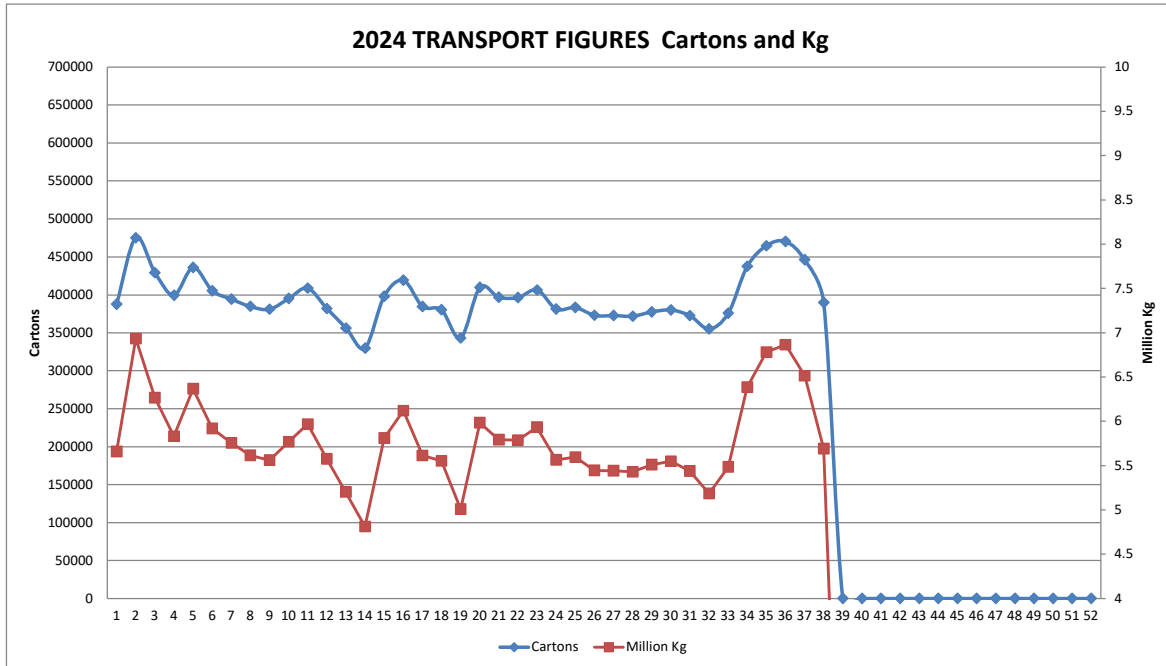

BANANA CONSIGNMENTS SENT FROM NORTH QUEENSLAND

25-September-2024

Week Number 38
Week Ending Sunday 22 September 2024

MARKET	QLD	NSW	VIC	SA	WA	TAS
Total	94,462	122,164	97,194	22,903	49,932	3,144

Number of cartons* sent cartons sent Week:	38	2024	389,799
Number of cartons* sent cartons sent Week:	37	2023	446,179
Comparative Result:	decrease		<u>-56,380</u>

NOTE: ABGC has converted the carton numbers to kilograms by using the current estimate of the proportion of 15kg cartons used in NQ. I.e. 80% 15kg cartons / 20% 13kg cartons. Consequently, the kilogram figures and the chart of them, has been constructed by converting carton numbers advised by transport operators to kilograms by assuming 80% (instead of 70%) are 15kg. You will see from the chart that we have made this change effective from 1 January 2019.

Number of kg* sent Week:	38	2024	5,691,065
Number of kg* sent Week:	37	2023	6,514,213
Comparative Result:	decrease		<u>-823,148</u>

Leanne Erakovic
Chief Executive Officer

Figures supplied by:

Blenners; Lindsay Transport; Linfox; Toll; Nolan's; Mackays; Followmont; Red Valley Farms; Team Global Express

TRANSPORT FIGURES COMPARISON 2020/2021/2022/2023