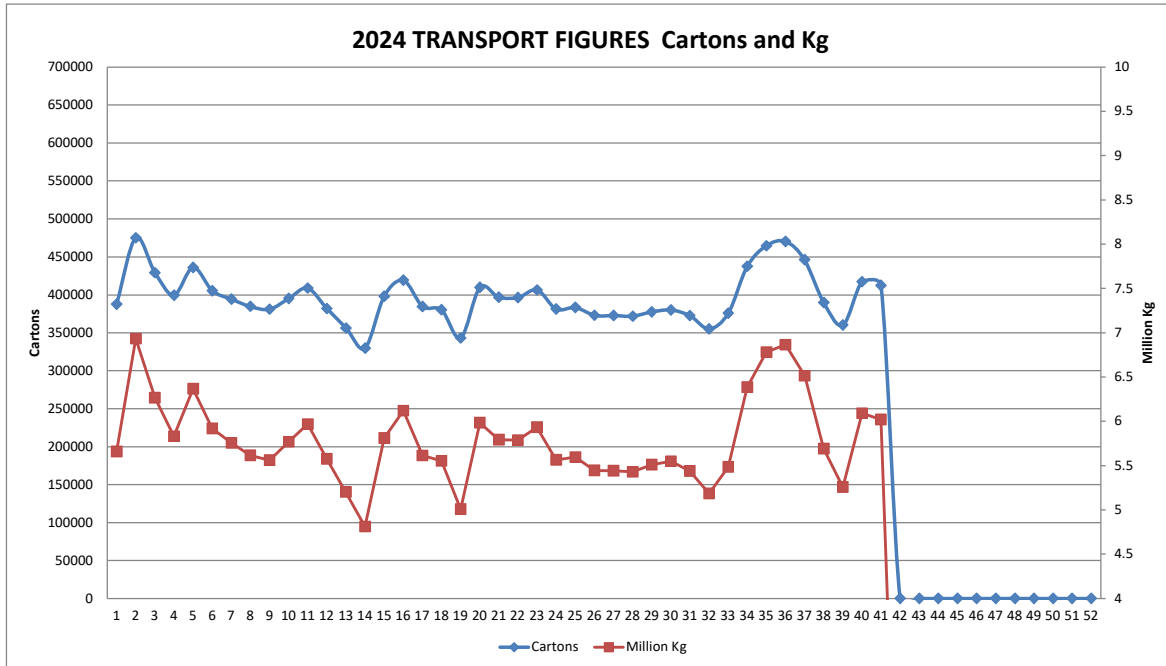

BANANA CONSIGNMENTS SENT FROM NORTH QUEENSLAND

17-October-2024

Week Number 41
Week Ending Sunday 13 October 2024

MARKET	QLD	NSW	VIC	SA	WA	TAS
Total	107,787	117,996	108,242	27,646	46,242	4,428

Number of cartons* sent cartons sent Week:	41	2024	412,341
Number of cartons* sent cartons sent Week:	40	2023	417,258
Comparative Result:		decrease	<u><u>-4,917</u></u>

NOTE: ABGC has converted the carton numbers to kilograms by using the current estimate of the proportion of 15kg cartons used in NQ. I.e. 80% 15kg cartons / 20% 13kg cartons. Consequently, the kilogram figures and the chart of them, has been constructed by converting carton numbers advised by transport operators to kilograms by assuming 80% (instead of 70%) are 15kg. You will see from the chart that we have made this change effective from 1 January 2019.

Number of kg* sent Week:	41	2024	6,020,179
Number of kg* sent Week:	40	2023	6,091,967
Comparative Result:		decrease	<u><u>-71,788</u></u>

Leanne Erakovic
Chief Executive Officer

Figures supplied by:

Blenners; Lindsay Transport; Linfox; Toll; Nolan's; Mackays; Followmont; Red Valley Farms; Team Global Express

TRANSPORT FIGURES COMPARISON 2020/2021/2022/2023