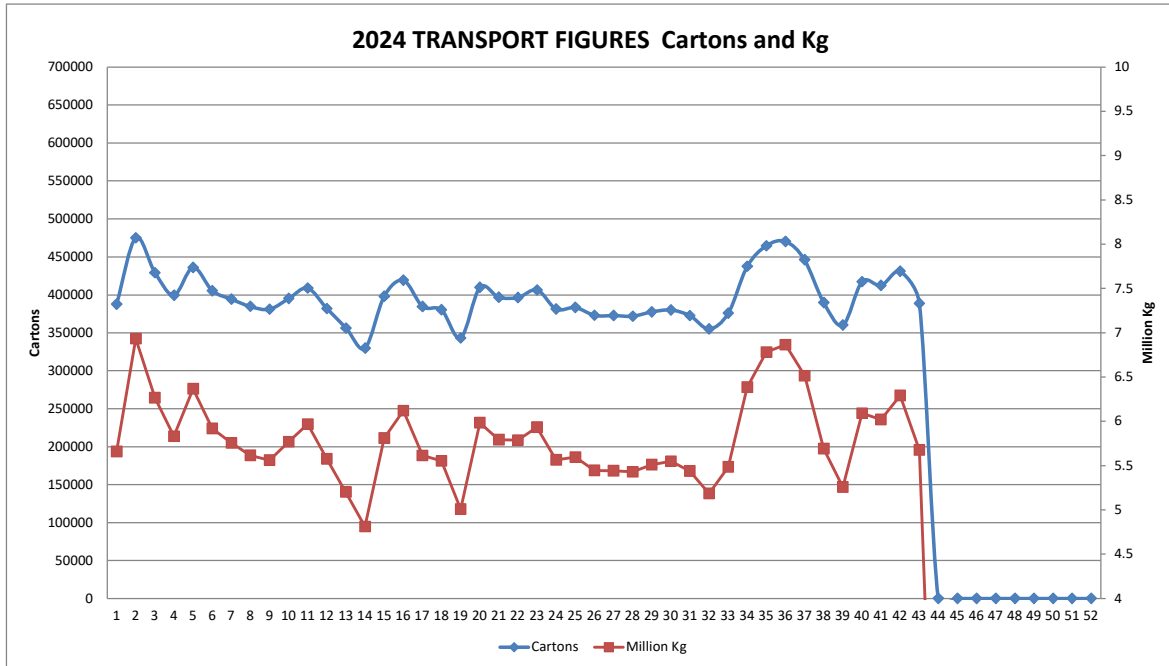

BANANA CONSIGNMENTS SENT FROM NORTH QUEENSLAND

31-October-2024

Week Number 43
Week Ending Sunday 27 October 2024

MARKET	QLD	NSW	VIC	SA	WA	TAS
Total	87,618	112,472	110,363	25,080	46,995	6,336

Number of cartons* sent cartons sent Week:	43	2024	388,864
Number of cartons* sent cartons sent Week:	42	2024	430,972
Comparative Result:	decrease		<u>-42,108</u>

NOTE: ABGC has converted the carton numbers to kilograms by using the current estimate of the proportion of 15kg cartons used in NQ. I.e. 80% 15kg cartons / 20% 13kg cartons. Consequently, the kilogram figures and the chart of them, has been constructed by converting carton numbers advised by transport operators to kilograms by assuming 80% (instead of 70%) are 15kg. You will see from the chart that we have made this change effective from 1 January 2019.

Number of kg* sent Week:	43	2024	5,677,414
Number of kg* sent Week:	42	2023	6,292,191
Comparative Result:	decrease		<u>-614,777</u>

Leanne Erakovic
Chief Executive Officer

Figures supplied by:

Blenners; Lindsay Transport; Linfox; Toll; Nolan's; Mackays; Followmont; Red Valley Farms; Team Global Express

TRANSPORT FIGURES COMPARISON 2020/2021/2022/2023