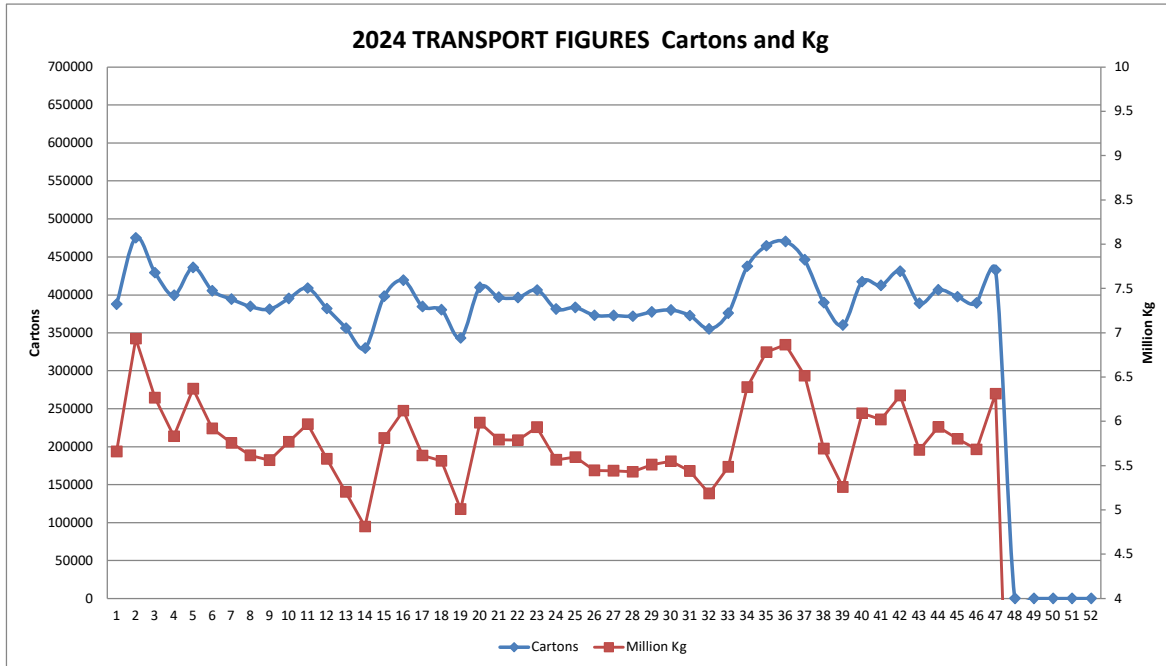

BANANA CONSIGNMENTS SENT FROM NORTH QUEENSLAND

28-November-2024

Week Number **47**
Week Ending **Sunday 24 November 2024**

MARKET	QLD	NSW	VIC	SA	WA	TAS
Total	103,564	132,242	111,341	32,608	51,428	1,200

Number of cartons* sent cartons sent Week:	47	2024	432,383
Number of cartons* sent cartons sent Week:	45	2023	391,550
Comparative Result:		increase	40,833

NOTE: ABGC has converted the carton numbers to kilograms by using the current estimate of the proportion of 15kg cartons used in NQ. I.e. 80% 15kg cartons / 20% 13kg cartons. Consequently, the kilogram figures and the chart of them, has been constructed by converting carton numbers advised by transport operators to kilograms by assuming 80% (instead of 70%) are 15kg. You will see from the chart that we have made this change effective from 1 January 2019.

Number of kg* sent Week:	47	2024	6,312,792
Number of kg* sent Week:	45	2023	5,716,630
Comparative Result:		increase	596,162

Leanne Erakovic
Chief Executive Officer

Figures supplied by:

Blenners; Lindsay Transport; Linfox; Toll; Nolan's; Mackays; Followmont; Red Valley Farms; Team Global Express

TRANSPORT FIGURES COMPARISON 2020/2021/2022/2023