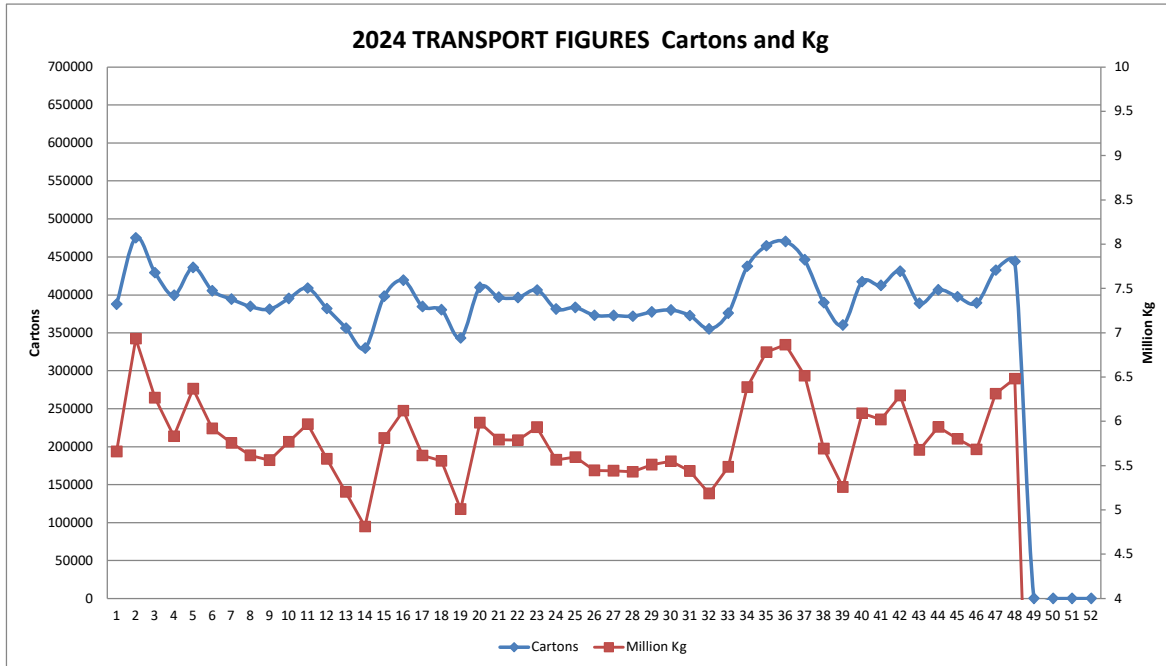

BANANA CONSIGNMENTS SENT FROM NORTH QUEENSLAND

05-December-2024

Week Number 48
Week Ending Sunday 1 December 2024

MARKET	QLD	NSW	VIC	SA	WA	TAS
Total	95,479	135,693	124,121	32,804	51,313	4,560

Number of cartons* sent cartons sent Week:	48	2024	443,970
Number of cartons* sent cartons sent Week:	47	2023	432,383
Comparative Result:		increase	<u><u>11,587</u></u>

NOTE: ABGC has converted the carton numbers to kilograms by using the current estimate of the proportion of 15kg cartons used in NQ. I.e. 80% 15kg cartons / 20% 13kg cartons. Consequently, the kilogram figures and the chart of them, has been constructed by converting carton numbers advised by transport operators to kilograms by assuming 80% (instead of 70%) are 15kg. You will see from the chart that we have made this change effective from 1 January 2019.

Number of kg* sent Week:	48	2024	6,481,962
Number of kg* sent Week:	47	2023	6,312,792
Comparative Result:		increase	<u><u>169,170</u></u>

Leanne Erakovic
Chief Executive Officer

Figures supplied by:

Blenners; Lindsay Transport; Linfox; Toll; Nolan's; Mackays; Followmont; Red Valley Farms; Team Global Express

TRANSPORT FIGURES COMPARISON 2020/2021/2022/2023