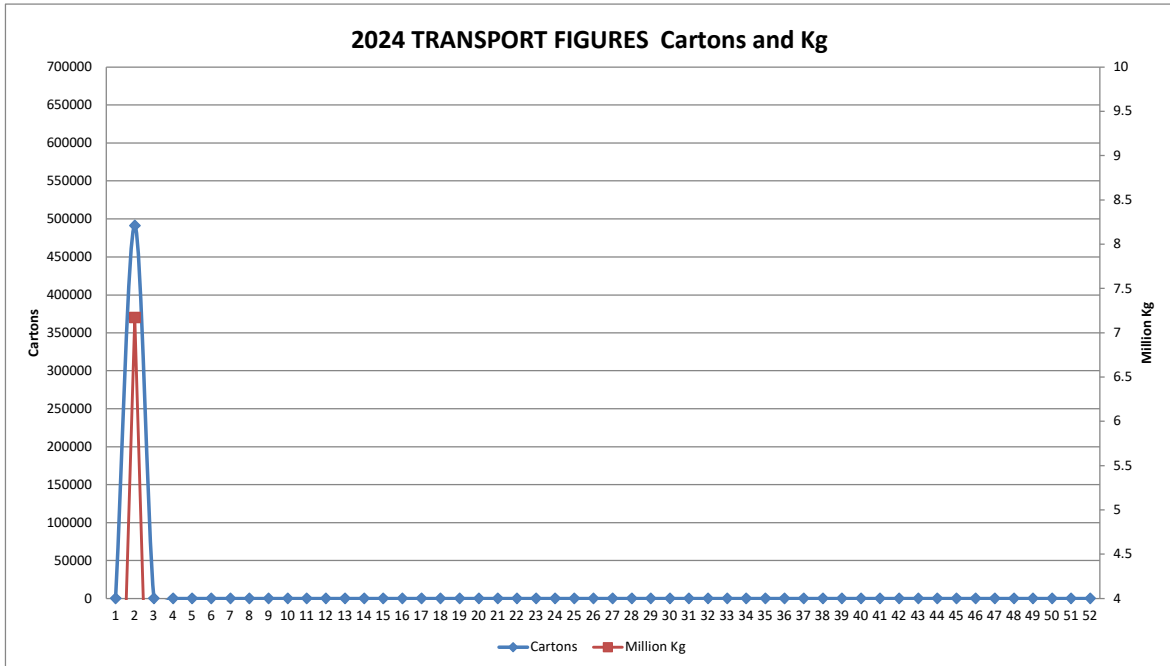

BANANA CONSIGNMENTS SENT FROM NORTH QUEENSLAND

15-January-2025

Week Number **2**
Week Ending **Sunday 12 January 2025**

MARKET	QLD	NSW	VIC	SA	WA	TAS
Total	120,934	136,849	138,659	36,022	52,558	6,320

Number of cartons* sent cartons sent Week:	2	2025	491,342
Number of cartons* sent cartons sent Week:	1	2025	0
Comparative Result:	increase		<u>491,342</u>

NOTE: ABGC has converted the carton numbers to kilograms by using the current estimate of the proportion of 15kg cartons used in NQ. I.e. 80% 15kg cartons / 20% 13kg cartons. Consequently, the kilogram figures and the chart of them, has been constructed by converting carton numbers advised by transport operators to kilograms by assuming 80% (instead of 70%) are 15kg. You will see from the chart that we have made this change effective from 1 January 2019.

Number of kg* sent Week:	2	2025	7,173,593
Number of kg* sent Week:	1	2025	0
Comparative Result:	increase		<u>7,173,593</u>

Leanne Erakovic
Chief Executive Officer

Figures supplied by:
Blenners; Lindsay Transport; Linfox; Toll; Nolan's; Mackays; Followmont; Red Valley Farms; Team Global Express

TRANSPORT FIGURES COMPARISON 2020/2021/2022/2023